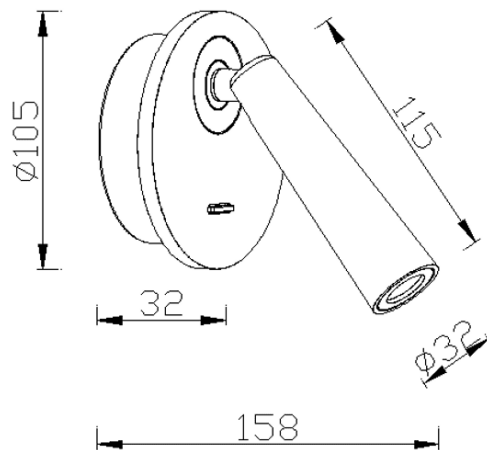

Click

Lavov Reading lamp fixture from the family Click with a power of 3W and an optics 36 degrees . CCT 3000K. With a total lumen output of 240 lm and a luminous efficiency of 80lm/W. ON/OFF driver. Made in die cast aluminum and finished in white color.

Item code	86.RL03.1321.01
Product type	Indoor
Category	Wall Fixtures & Reading lights
Family	Click

Pictograms

Scheme

Photometry

Product	
Real power (W)	3
Real luminous flux (Lm)	240
Luminous efficiency (Lm/W)	80
Beam angle (°)	36
Colour	white
Control gear included	Yes
Control gear	ON/OFF
Flicker Free	Yes
Light source	LED
Type of LED	COB
Colour temperature (K)	3000
Colour consistency (SDCM)	3
CRI	>80