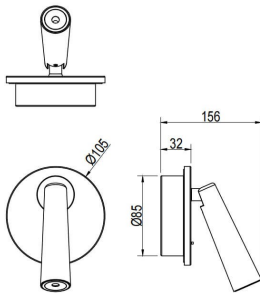

Click

Lavov Reading lamp fixture from the family Click with a power of 6W and an optics 36 degrees . CCT 3000K. With a total lumen output of 480 lm and a luminous efficiency of 80lm/W. ON/OFF driver. Made in die cast aluminum and finished in white color.

Item code	86.RL03.1321.01
Product type	Indoor
Category	Wall Fixtures & Reading lights
Family	Click

Pictograms

Scheme

Product	
Real power (W)	6
Real luminous flux (Lm)	480
Luminous efficiency (Lm/W)	80
Beam angle (°)	36
Colour	white
Control gear included	Yes
Control gear	ON/OFF
Flicker Free	Yes
Colour temperature (K)	3000
Colour consistency (SDCM)	<3
CRI	>80