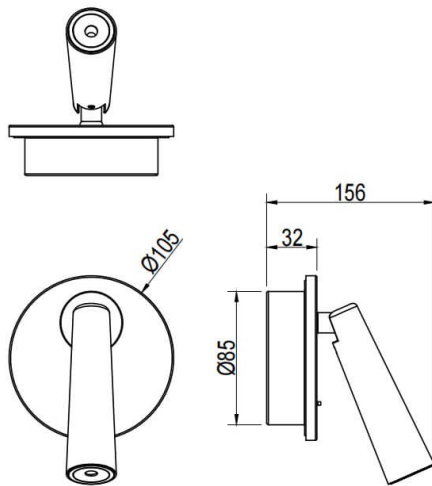

Click

Lavov Reading lamp fixture from the family Click with a power of 3W and an optics 36 degrees . CCT 3000K. With a total lumen output of 240 lm and a luminous efficiency of 80lm/W. ON/OFF driver. Made in die cast aluminum and finished in white color.

Scheme

Photometry

Item code	86.RL03.1321.01
Product type	Indoor
Category	Wall Fixtures & Reading lights
Family	Click
Pictograms	

Product	
Real power (W)	3
Real luminous flux (Lm)	240
Luminous efficiency (Lm/W)	80
Beam angle (&ordm;)	36
Colour	white
Control gear included	Yes
Control gear	ON/OFF
Flicker Free	Yes
Colour temperature (K)	3000
Colour consistency (SDCM)	<3
CRI	>80