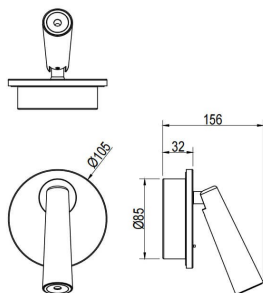

**Click**

Lavov Reading lamp fixture from the family Click with a power of 6W and an optics 36 degrees . CCT 3000K. With a total lumen output of 480 lm and a luminous efficiency of 80lm/W. ON/OFF driver. Made in die cast aluminum and finished in black color.

<b>Item code</b>	<b>86.RL03.1321.02</b>
<b>Product type</b>	<b>Indoor</b>
<b>Category</b>	<b>Wall Fixtures &amp; Reading lights</b>
<b>Family</b>	<b>Click</b>

**Pictograms**

**Scheme**

<b>Product</b>	
<b>Real power (W)</b>	<b>6</b>
<b>Real luminous flux (Lm)</b>	<b>480</b>
<b>Luminous efficiency (Lm/W)</b>	<b>80</b>
<b>Beam angle (°)</b>	<b>36</b>
<b>Colour</b>	<b>black</b>
<b>Control gear included</b>	<b>Yes</b>
<b>Control gear</b>	<b>ON/OFF</b>
<b>Flicker Free</b>	<b>Yes</b>
<b>Colour temperature (K)</b>	<b>3000</b>
<b>Colour consistency (SDCM)</b>	<b>&lt;3</b>
<b>CRI</b>	<b>&gt;80</b>