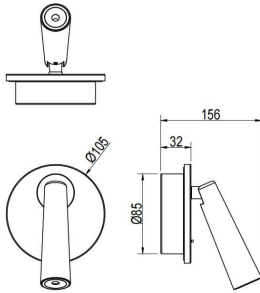

**Click**

Lavov Reading lamp fixture from the family Click with a power of 6W and an optics 36 degrees . CCT 3000K. With a total lumen output of 480 lm and a luminous efficiency of 80lm/W. ON/OFF driver. Made in die cast aluminum and finished in black color.

<b>Item code</b>	<b>86.RL03.1321.02</b>
<b>Product type</b>	<b>Indoor</b>
<b>Category</b>	<b>Wall Fixtures &amp; Reading lights</b>
<b>Family</b>	<b>Click</b>

**Pictograms**

**Scheme**

<b>Product</b>	
<b>Real power (W)</b>	<b>6</b>
<b>Real luminous flux (Lm)</b>	<b>480</b>
<b>Luminous efficiency (Lm/W)</b>	<b>80</b>
<b>Beam angle (°)</b>	<b>36</b>
<b>Colour</b>	<b>black</b>
<b>Control gear included</b>	<b>Yes</b>
<b>Control gear</b>	<b>ON/OFF</b>
<b>Flicker Free</b>	<b>Yes</b>
<b>Colour temperature (K)</b>	<b>3000</b>
<b>Colour consistency (SDCM)</b>	<b>&lt;3</b>
<b>CRI</b>	<b>&gt;80</b>