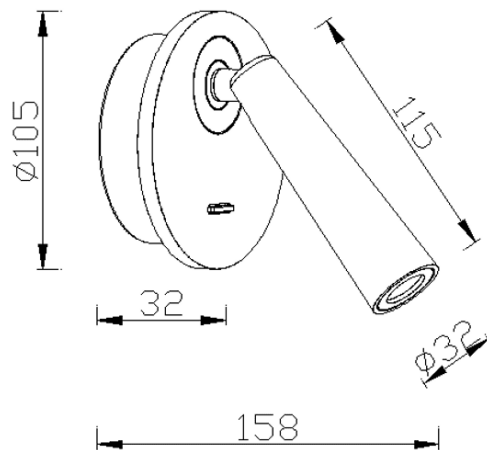

Click

Lavov Reading lamp fixture from the family Click with a power of 3W and an optics 36 degrees . CCT 3000K. With a total lumen output of 480 lm and a luminous efficiency of 80lm/W. ON/OFF driver. Made in die cast aluminum and finished in black color.

Item code	86.RL03.1321.02
Product type	Indoor
Category	Wall Fixtures & Reading lights
Family	Click

Pictograms

Scheme

Photometry

Product	
Real power (W)	3
Real luminous flux (Lm)	240
Luminous efficiency (Lm/W)	80
Beam angle (°)	36
Colour	black
Control gear included	Yes
Control gear	ON/OFF
Flicker Free	Yes
Light source	LED
Type of LED	COB
Colour temperature (K)	3000
Colour consistency (SDCM)	3
CRI	>80