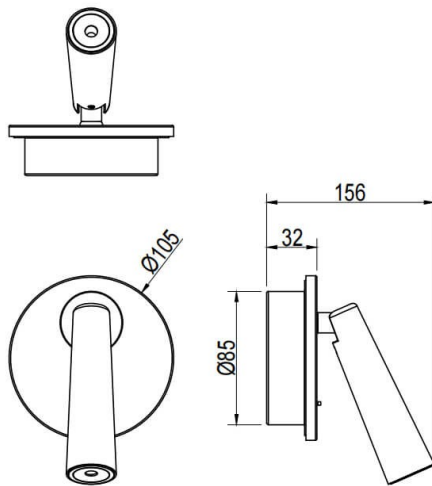

### Click

Lavov Reading lamp fixture from the family Click with a power of 6W and an optics 36 degrees . CCT 3000K. With a total lumen output of 480 lm and a luminous efficiency of 80lm/W. ON/OFF driver. Made in die cast aluminum and finished in black color.

### Photometry

<b>Item code</b>	<b>86.RL03.1321.02</b>
<b>Product type</b>	<b>Indoor</b>
<b>Category</b>	<b>Wall Fixtures &amp; Reading lights</b>
<b>Family</b>	<b>Click</b>
<b>Pictograms</b>	

<b>Product</b>	
<b>Real power (W)</b>	<b>3</b>
<b>Real luminous flux (Lm)</b>	<b>240</b>
<b>Luminous efficiency (Lm/W)</b>	<b>80</b>
<b>Beam angle (&amp;ordm;)</b>	<b>36</b>
<b>Colour</b>	<b>black</b>
<b>Control gear included</b>	<b>Yes</b>
<b>Control gear</b>	<b>ON/OFF</b>
<b>Flicker Free</b>	<b>Yes</b>
<b>Colour temperature (K)</b>	<b>3000</b>
<b>Colour consistency (SDCM)</b>	<b>&lt;3</b>
<b>CRI</b>	<b>&gt;80</b>