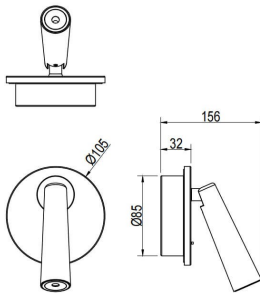

Click

Lavov Reading lamp fixture from the family Click with a power of 6W and an optics 36 degrees . CCT 3000K. With a total lumen output of 480 lm and a luminous efficiency of 80lm/W. ON/OFF driver. Made in die cast aluminum and finished in black color.

Item code	86.RL03.1321.02
Product type	Indoor
Category	Wall Fixtures & Reading lights
Family	Click

Pictograms

Scheme

Product	
Real power (W)	6
Real luminous flux (Lm)	480
Luminous efficiency (Lm/W)	80
Beam angle (°)	36
Colour	black
Control gear included	Yes
Control gear	ON/OFF
Flicker Free	Yes
Colour temperature (K)	3000
Colour consistency (SDCM)	<3
CRI	>80