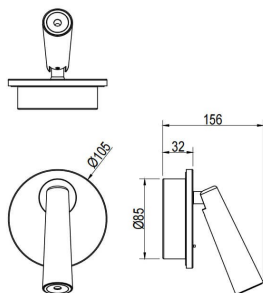

### Click

Lavov Reading lamp fixture from the family Click with a power of 6W and an optics 36 degrees . CCT 3000K. With a total lumen output of 480 lm and a luminous efficiency of 80lm/W. ON/OFF driver. Made in die cast aluminum and finished in black color.

<b>Item code</b>	<b>86.RL03.1321.02</b>
<b>Product type</b>	<b>Indoor</b>
<b>Category</b>	<b>Wall Fixtures &amp; Reading lights</b>
<b>Family</b>	<b>Click</b>

### Scheme

<b>Product</b>	
<b>Real power (W)</b>	<b>6</b>
<b>Real luminous flux (Lm)</b>	<b>480</b>
<b>Luminous efficiency (Lm/W)</b>	<b>80</b>
<b>Beam angle (°)</b>	<b>36</b>
<b>Colour</b>	<b>black</b>
<b>Control gear included</b>	<b>Yes</b>
<b>Control gear</b>	<b>ON/OFF</b>
<b>Flicker Free</b>	<b>Yes</b>
<b>Colour temperature (K)</b>	<b>3000</b>
<b>Colour consistency (SDCM)</b>	<b>&lt;3</b>
<b>CRI</b>	<b>&gt;80</b>