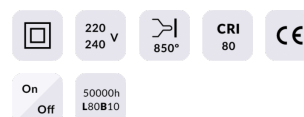

### Click

Lavov Reading lamp fixture from the family Click with a power of 6W and an optics 36 degrees . CCT 3000K. With a total lumen output of 480 lm and a luminous efficiency of 80lm/W. ON/OFF driver. Made in die cast aluminum and finished in black color.

### Scheme

<b>Product</b>	
<b>Real power (W)</b>	<b>6</b>
<b>Real luminous flux (Lm)</b>	<b>480</b>
<b>Luminous efficiency (Lm/W)</b>	<b>80</b>
<b>Beam angle (°)</b>	<b>36</b>
<b>Colour</b>	<b>black</b>
<b>Control gear included</b>	<b>Yes</b>
<b>Control gear</b>	<b>ON/OFF</b>
<b>Flicker Free</b>	<b>Yes</b>
<b>Colour temperature (K)</b>	<b>3000</b>
<b>Colour consistency (SDCM)</b>	<b>&lt;3</b>
<b>CRI</b>	<b>&gt;80</b>