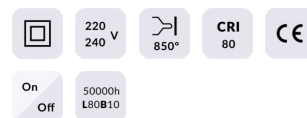

Click

Lavov Reading lamp fixture from the family Click with a power of 6W and an optics 36 degrees . CCT 3000K. With a total lumen output of 480 lm and a luminous efficiency of 80lm/W. ON/OFF driver. Made in die cast aluminum and finished in black color.

Item code	86.RL03.1321.02
Product type	Indoor
Category	Wall Fixtures & Reading lights
Family	Click

Pictograms

Scheme

Product	
Real power (W)	6
Real luminous flux (Lm)	480
Luminous efficiency (Lm/W)	80
Beam angle (°)	36
Colour	black
Control gear included	Yes
Control gear	ON/OFF
Flicker Free	Yes
Colour temperature (K)	3000
Colour consistency (SDCM)	<3
CRI	>80