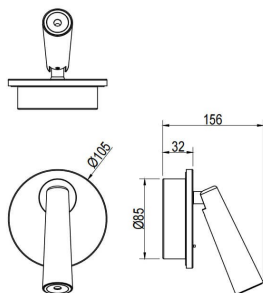

Click

Lavov Reading lamp fixture from the family Click with a power of 6W and an optics 36 degrees . CCT 3000K. With a total lumen output of 480 lm and a luminous efficiency of 80lm/W. ON/OFF driver. Made in die cast aluminum and finished in black color.

Item code	86.RL03.1321.02
Product type	Indoor
Category	Wall Fixtures & Reading lights
Family	Click

Pictograms

Scheme

Product	
Real power (W)	6
Real luminous flux (Lm)	480
Luminous efficiency (Lm/W)	80
Beam angle (°)	36
Colour	black
Control gear included	Yes
Control gear	ON/OFF
Flicker Free	Yes
Colour temperature (K)	3000
Colour consistency (SDCM)	<3
CRI	>80