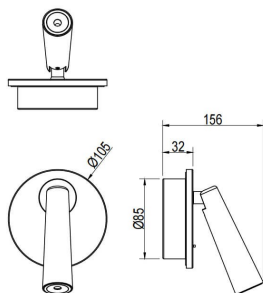

Click

Lavov Reading lamp fixture from the family Click with a power of 6W and an optics 36 degrees . CCT 3000K. With a total lumen output of 480 lm and a luminous efficiency of 80lm/W. ON/OFF driver. Made in die cast aluminum and finished in gold color.

| | |
|---------------------|---|
| Item code | 86.RL03.1321.06 |
| Product type | Indoor |
| Category | Wall Fixtures & Reading lights |
| Family | Click |

Pictograms

Scheme

| | |
|-----------------------------------|---------------|
| Product | |
| Real power (W) | 6 |
| Real luminous flux (Lm) | 480 |
| Luminous efficiency (Lm/W) | 80 |
| Beam angle (°) | 36 |
| Colour | gold |
| Control gear included | Yes |
| Control gear | ON/OFF |
| Flicker Free | Yes |
| Colour temperature (K) | 3000 |
| Colour consistency (SDCM) | <3 |
| CRI | >80 |