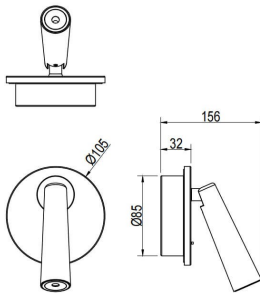

Click

Lavov Reading lamp fixture from the family Click with a power of 6W and an optics 36 degrees . CCT 3000K. With a total lumen output of 480 lm and a luminous efficiency of 80lm/W. ON/OFF driver. Made in die cast aluminum and finished in gold color.

Item code	86.RL03.1321.06
Product type	Indoor
Category	Wall Fixtures & Reading lights
Family	Click

Pictograms

Scheme

Product	
Real power (W)	6
Real luminous flux (Lm)	480
Luminous efficiency (Lm/W)	80
Beam angle (°)	36
Colour	gold
Control gear included	Yes
Control gear	ON/OFF
Flicker Free	Yes
Colour temperature (K)	3000
Colour consistency (SDCM)	<3
CRI	>80