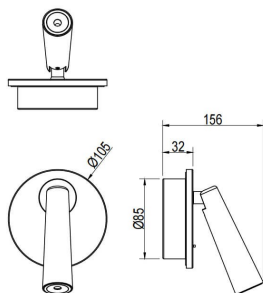

### Click

Lavov Reading lamp fixture from the family Click with a power of 6W and an optics 36 degrees . CCT 3000K. With a total lumen output of 480 lm and a luminous efficiency of 80lm/W. ON/OFF driver. Made in die cast aluminum and finished in gold color.

|              |                                |
|--------------|--------------------------------|
| Item code    | 86.RL03.1321.06                |
| Product type | Indoor                         |
| Category     | Wall Fixtures & Reading lights |
| Family       | Click                          |

### Scheme

|                            |        |
|----------------------------|--------|
| Product                    |        |
| Real power (W)             | 6      |
| Real luminous flux (Lm)    | 480    |
| Luminous efficiency (Lm/W) | 80     |
| Beam angle (°)             | 36     |
| Colour                     | gold   |
| Control gear included      | Yes    |
| Control gear               | ON/OFF |
| Flicker Free               | Yes    |
| Colour temperature (K)     | 3000   |
| Colour consistency (SDCM)  | <3     |
| CRI                        | >80    |