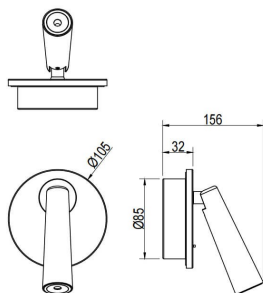

Scheme

Product	
Real power (W)	6
Real luminous flux (Lm)	480
Luminous efficiency (Lm/W)	80
Beam angle (°)	36
Colour	gold
Control gear included	Yes
Control gear	ON/OFF
Flicker Free	Yes
Colour temperature (K)	3000
Colour consistency (SDCM)	<3
CRI	>80