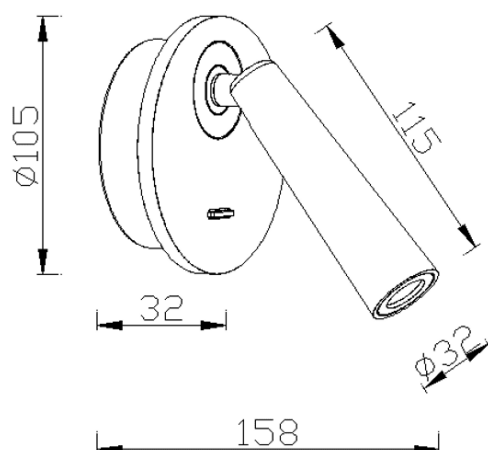

Click

Lavov Reading lamp fixture from the family Click with a power of 3W and an optics 36 degrees . CCT 3000K. With a total lumen output of 240 lm and a luminous efficiency of 80lm/W. ON/OFF driver. Made in die cast aluminum and finished in gold color.

Item code	86.RL03.1321.06
Product type	Indoor
Category	Wall Fixtures & Reading lights
Family	Click

Pictograms

Scheme

Photometry

Product	
Real power (W)	3
Real luminous flux (Lm)	240
Luminous efficiency (Lm/W)	80
Beam angle (°)	36
Colour	gold
Control gear included	Yes
Control gear	ON/OFF
Flicker Free	Yes
Light source	LED
Type of LED	COB
Colour temperature (K)	3000
Colour consistency (SDCM)	3
CRI	>80