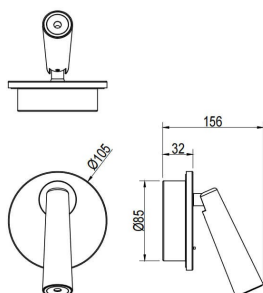

Click

Lavov Reading lamp fixture from the family Click with a power of 6W and an optics 36 degrees . CCT 3000K. With a total lumen output of 480 lm and a luminous efficiency of 80lm/W. ON/OFF driver. Made in die cast aluminum and finished in gold color.

| | |
|---------------------|---|
| Item code | 86.RL03.1321.06 |
| Product type | Indoor |
| Category | Wall Fixtures & Reading lights |
| Family | Click |

Pictograms

| | | | | | |
|-----------|------------------|--|------|-----------|----|
| | 220 240 V | | 850° | CRI 80 | CE |
| On Off | 50000h L80B10 | | | | |

Scheme

| | |
|-----------------------------------|---------------|
| Product | |
| Real power (W) | 6 |
| Real luminous flux (Lm) | 480 |
| Luminous efficiency (Lm/W) | 80 |
| Beam angle (°) | 36 |
| Colour | gold |
| Control gear included | Yes |
| Control gear | ON/OFF |
| Flicker Free | Yes |
| Colour temperature (K) | 3000 |
| Colour consistency (SDCM) | <3 |
| CRI | >80 |