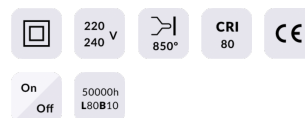

Click

Lavov Reading lamp fixture from the family Click with a power of 3W and an optics 36 degrees . CCT 3000K. With a total lumen output of 240 lm and a luminous efficiency of 80lm/W. ON/OFF driver. Made in die cast aluminum and finished in gold color.

Item code	86.RL03.1321.06
Product type	Indoor
Category	Wall Fixtures & Reading lights
Family	Click

Pictograms

Scheme

Photometry

Product	
Real power (W)	3
Real luminous flux (Lm)	240
Luminous efficiency (Lm/W)	80
Beam angle (°)	36
Colour	gold
Control gear included	Yes
Control gear	ON/OFF
Flicker Free	Yes
Light source	LED
Type of LED	COB
Colour temperature (K)	3000
Colour consistency (SDCM)	3
CRI	>80