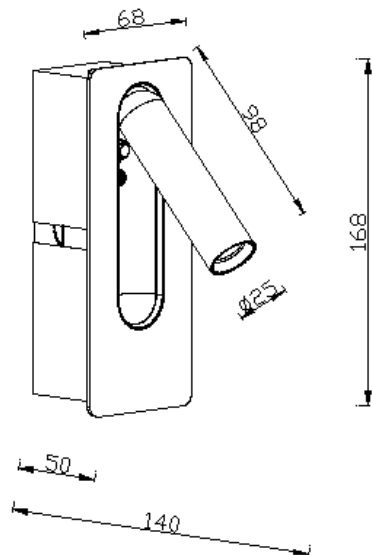

Integral

Lavov Reading lamp fixture from the family Integral with a power of 3W and an optics 36 degrees . CCT 3000K. With a total lumen output of 240 lm and a luminous efficiency of 100lm/W. ON-OFF driver. Made in die cast aluminum and finished in white color.

Item code	86.RL04.1321.01
Product type	Indoor
Category	Wall Fixtures & Reading lights
Family	Integral
Pictograms	

Scheme

Product	
Real power (W)	3
Real luminous flux (Lm)	240
Luminous efficiency (Lm/W)	100
Beam angle (&ordm;)	36
IP	20
Colour	white
Control gear included	Yes
Control gear	ON-OFF
Flicker Free	Yes
Colour temperature (K)	3000
Colour consistency (SDCM)	<3
CRI	>80