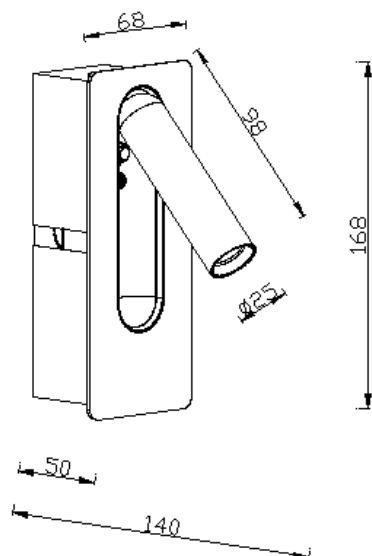

Integral

Lavov Reading lamp fixture from the family Integral with a power of 3W and an optics 36 degrees . CCT 3000K. With a total lumen output of 240 lm and a luminous efficiency of 100lm/W. ON-OFF driver. Made in die cast aluminum and finished in white color.

Item code	86.RL04.1321.01
Product type	Indoor
Category	Wall Fixtures & Reading lights
Family	Integral
Pictograms	

Scheme

Product	
Real power (W)	3
Real luminous flux (Lm)	240
Luminous efficiency (Lm/W)	100
Beam angle (°)	36
IP	20
Colour	white
Control gear included	Yes
Control gear	ON-OFF
Flicker Free	Yes
Light source	LED
Type of LED	COB
Colour temperature (K)	3000
Colour consistency (SDCM)	3
CRI	>80