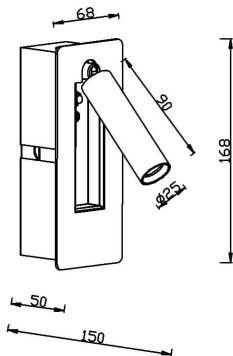

Integral

Lavov Reading lamp fixture from the family Integral with a power of 3W and an optics 36 degrees . CCT 3000K. With a total lumen output of 240 lm and a luminous efficiency of 100lm/W. ON-OFF driver. Made in die cast aluminum and finished in white color.

Item code	86.RL04.1321.01
Product type	Indoor
Category	Wall Fixtures & Reading lights
Family	Integral

Pictograms

Scheme

Product	
Real power (W)	3
Real luminous flux (Lm)	240
Luminous efficiency (Lm/W)	100
Beam angle (°)	36
IP	65
Colour	white
Control gear included	Yes
Control gear	ON-OFF
Flicker Free	Yes
Colour temperature (K)	3000
Colour consistency (SDCM)	<3
CRI	>80