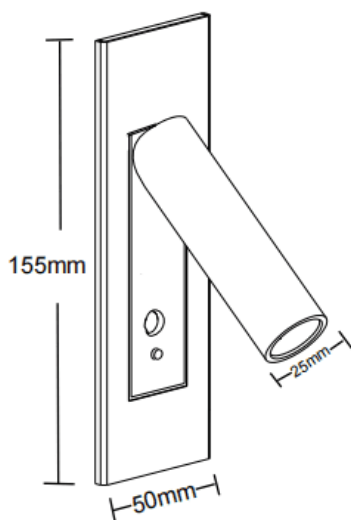

Integral

Lavov Reading lamp fixture from the family Integral with a power of 3W and an optics 36 degrees . CCT 3000K. With a total lumen output of 240 lm and a luminous efficiency of 100lm/W. ON-OFF driver. Made in die cast aluminum and finished in white color.

Scheme

Item code	86.RL04.1321.01
Product type	Indoor
Category	Wall Fixtures & Reading lights
Family	Integral
Pictograms	

Product	
Real power (W)	3
Real luminous flux (Lm)	240
Luminous efficiency (Lm/W)	100
Beam angle (°)	36
IP	65
Colour	white
Control gear included	Yes
Control gear	ON-OFF
Flicker Free	Yes
Colour temperature (K)	3000
Colour consistency (SDCM)	<3
CRI	>80