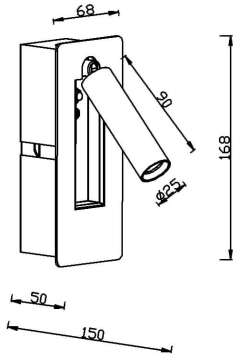

Integral

Lavov Reading lamp fixture from the family Integral with a power of 3W and an optics 36 degrees . CCT 3000K. With a total lumen output of 240 lm and a luminous efficiency of 100lm/W. ON-OFF driver. Made in die cast aluminum and finished in black color.

Item code	86.RL04.1321.02
Product type	Indoor
Category	Wall Fixtures & Reading lights
Family	Integral
Pictograms	

Scheme

Product	
Real power (W)	3
Real luminous flux (Lm)	240
Luminous efficiency (Lm/W)	100
Beam angle (°)	36
IP	65
Colour	black
Control gear included	Yes
Control gear	ON-OFF
Flicker Free	Yes
Colour temperature (K)	3000
Colour consistency (SDCM)	<3
CRI	>80