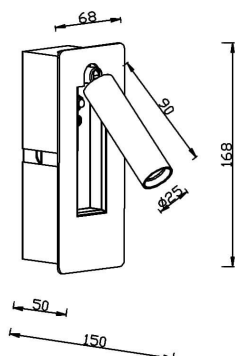

Integral

Lavov Reading lamp fixture from the family Integral with a power of 3W and an optics 36 degrees . CCT 3000K. With a total lumen output of 240 lm and a luminous efficiency of 100lm/W. ON-OFF driver. Made in die cast aluminum and finished in black color.

Item code	86.RL04.1321.02
Product type	Indoor
Category	Wall Fixtures & Reading lights
Family	Integral

Pictograms

Scheme

Product	
Real power (W)	3
Real luminous flux (Lm)	240
Luminous efficiency (Lm/W)	100
Beam angle (°)	36
IP	65
Colour	black
Control gear included	Yes
Control gear	ON-OFF
Flicker Free	Yes
Colour temperature (K)	3000
Colour consistency (SDCM)	<3
CRI	>80