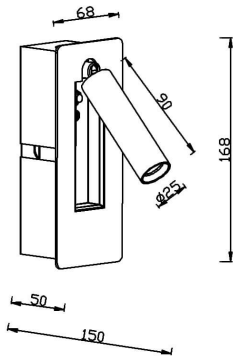

Integral

Lavov Reading lamp fixture from the family Integral with a power of 3W and an optics 36 degrees . CCT 3000K. With a total lumen output of 240 lm and a luminous efficiency of 100lm/W. ON-OFF driver. Made in die cast aluminum and finished in black color.

Item code	86.RL04.1321.02
Product type	Indoor
Category	Wall Fixtures & Reading lights
Family	Integral
Pictograms	

Scheme

Product	
Real power (W)	3
Real luminous flux (Lm)	240
Luminous efficiency (Lm/W)	100
Beam angle (°)	36
IP	65
Colour	black
Control gear included	Yes
Control gear	ON-OFF
Flicker Free	Yes
Colour temperature (K)	3000
Colour consistency (SDCM)	<3
CRI	>80