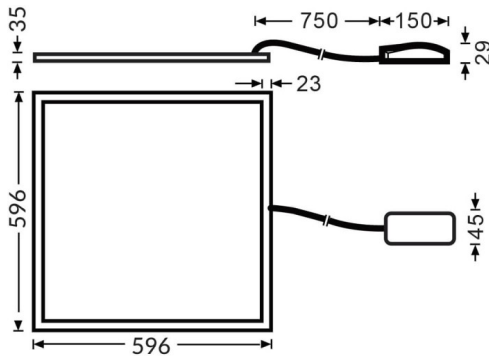

B-PANEL Smart

Lavov recessed luminaire from the family B-PANEL Smart with a power of 30W and an optics 90 degrees beam angle, UGR19. CCT tunable With a total lumen output of 3840lm and a luminous efficiency of 150lm/W Made in Body in iron and frame in aluminium . Dimensions 595x595x35. WIRELESS TUNABLE WHITE driver.

Dimensions

Product dimensions (mm) **595x595x35.**

Scheme

Item code	86.RST2.1099.01
Product type	Indoor
Category	Recessed Fixtures
Family	B-PANEL
Subfamily	B-PANEL Smart
Pictograms	

Product	
Real power (W)	30
Real luminous flux (Lm)	3840
Luminous efficiency (Lm/W)	150
Beam angle (°)	90
Life time (h)	50000h L80B10
IP	20 / 40
Colour	White
U. G. R	19
Chip Brand	Sanan
Control gear included	Yes
Control gear	WIRELESS TUNABLE WHITE
Light source	LED
Type of LED	SMD
Colour temperature (K)	tunable
Colour consistency (SDCM)	SDCM3
CRI	80