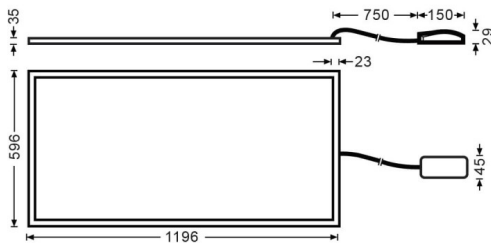

B-PANEL Smart

Lavov recessed fixture from the family B-PANEL Smart with a power of 55W and a beam angle of 120 degrees. CCT tunable. With a total lumen output of 7040lm and a luminous efficiency of 128lm/W Made in Body in iron and frame in aluminium . Dimensions 1196x596x35. WIRELESS TUNABLE WHITE driver.

Dimensions

Product dimensions (mm) **1196x596x35.**

Scheme

Item code	86.RST2.3009.01
Product type	Indoor
Category	Recessed Fixtures
Family	B-PANEL
Subfamily	B-PANEL Smart
Pictograms	

Product	
Real power (W)	55
Real luminous flux (Lm)	7040
Luminous efficiency (Lm/W)	128
Beam angle (°)	120
Life time (h)	50000h L80B10
IP	20 / 40
Colour	White
Chip Brand	Sanan
Control gear included	Yes
Control gear	WIRELESS TUNABLE WHITE
Light source	LED
Type of LED	SMD
Colour temperature (K)	tunable
Colour consistency (SDCM)	SDCM3
CRI	80