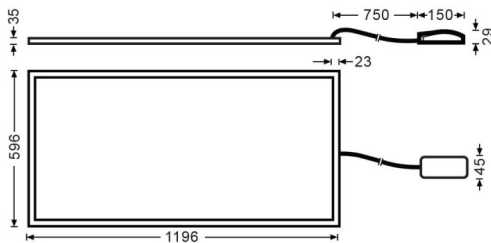

B-PANEL Smart

Lavov recessed fixture from the family B-PANELSmart with a power of 55W and an optics with UGR19. CCT tunable. With a total lumen output of 6710lm and a luminous efficiency of 122lm/W Made in Body in iron and frame in aluminium .
Dimensions 1196x596x35. WIRELESS TUNABLE WHITE driver.

Dimensions

Product dimensions (mm) **1196x596x35.**

Scheme

Item code	86.RST2.3099.01
Product type	Indoor
Category	Recessed Fixtures
Family	B-PANEL
Subfamily	B-PANEL Smart
Pictograms	

Product	
Real power (W)	55
Real luminous flux (Lm)	6710
Luminous efficiency (Lm/W)	122
Beam angle (&ordm;)	90
Life time (h)	50000h L80B10
IP	20 / 40
Colour	White
U. G. R	<19
Chip Brand	Sanan
Control gear included	Yes
Control gear	WIRELESS TUNABLE WHITE
Colour temperature (K)	tunable
Colour consistency (SDCM)	SDCM<3
CRI	80