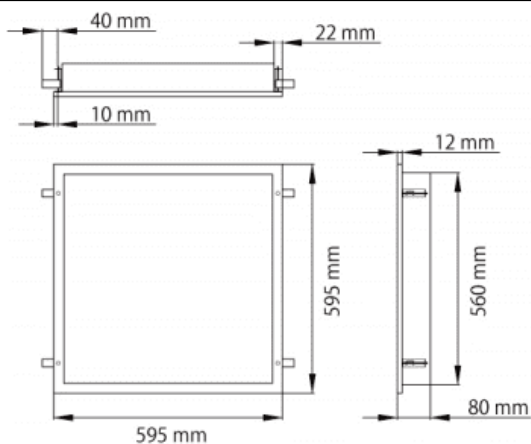

B-PANEL Smart

Lavov recessed fixture from the family CLEAN-PANEL with a power of 40W and an optics 90 degrees and UGR<19 . CCT N/AK. With a total lumen output of 4800lm and a luminous efficiency of 120lm/W.WIRELESS TUNABLE WHITE driver. Made in iron sheet powder coated and finished in White color. IP65 degree of protection.

Dimensions	
Product dimensions (mm)	595*595*80

Scheme

Item code	86.RST8.1009.01
Product type	Indoor
Category	Recessed Fixtures
Family	B-PANEL
Subfamily	B-PANEL Smart
Pictograms	

Product	
Real power (W)	40
Real luminous flux (Lm)	4800
Luminous efficiency (Lm/W)	120
Beam angle (º)	90
Life time (h)	50000h L80B10
IP	65
Colour	White
U. G. R	<19
Chip Brand	Seoul
Control gear included	Yes
Control gear	WIRELESS TUNABLE WHITE
Colour temperature (K)	tunable
Colour consistency (SDCM)	SDCM<3
CRI	80