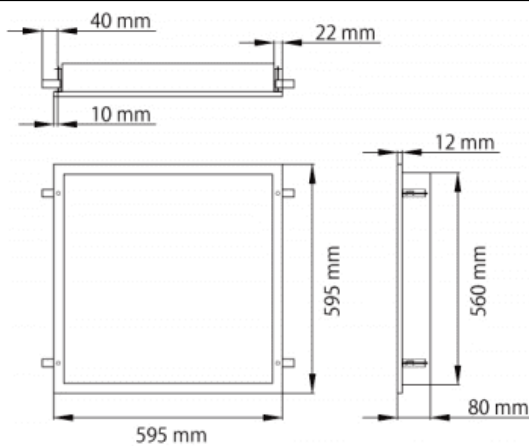

CLEAN-PANEL Smart

Lavov recessed fixture from the family CLEAN-PANEL with a power of 40W and an optics 90 degrees and UGR<19 . CCT N/AK. With a total lumen output of 4800lm and a luminous efficiency of 120lm/W.WIRELESS TUNABLE WHITE driver. Made in iron sheet powder coated and finished in White color. IP65 degree of protection.

Dimensions	
Product dimensions (mm)	595*595*80

Scheme

Item code	86.RST8.1009.01
Product type	Indoor
Category	Recessed Fixtures
Family	CLEAN-PANEL
Subfamily	CLEAN-PANEL Smart
Pictograms	

Product	
Real power (W)	40
Real luminous flux (Lm)	4800
Luminous efficiency (Lm/W)	120
Beam angle (º)	90
Life time (h)	50000h L80B10
IP	65
Colour	White
U. G. R	<19
Chip Brand	Seoul
Control gear included	Yes
Control gear	WIRELESS TUNABLE WHITE
Colour temperature (K)	tunable
Colour consistency (SDCM)	SDCM<3
CRI	80