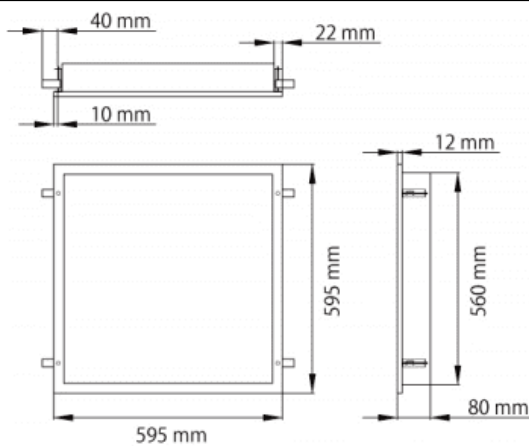

CLEAN-PANEL Smart

Lavov recessed fixture from the family CLEAN-PANEL with a power of 40W and an optics 90 degrees and UGR<19 . CCT N/AK. With a total lumen output of 4800lm and a luminous efficiency of 120lm/W.WIRELESS TUNABLE WHITE driver. Made in iron sheet powder coated and finished in White color. IP65 degree of protection.

Dimensions

Product dimensions (mm) **595*595*80**

Scheme

Item code	86.RST8.1009.01
Product type	Indoor
Category	Recessed Fixtures
Family	CLEAN-PANEL
Subfamily	CLEAN-PANEL Smart
Pictograms	

Product	
Real power (W)	40
Real luminous flux (Lm)	4800
Luminous efficiency (Lm/W)	120
Beam angle (°)	90
Life time (h)	50000h L80B10
IP	65
Colour	White
U. G. R	19
Chip Brand	Seoul
Control gear included	Yes
Control gear	WIRELESS TUNABLE WHITE
Light source	LED
Type of LED	SMD
Colour temperature (K)	tunable
Colour consistency (SDCM)	SDCM3
CRI	80