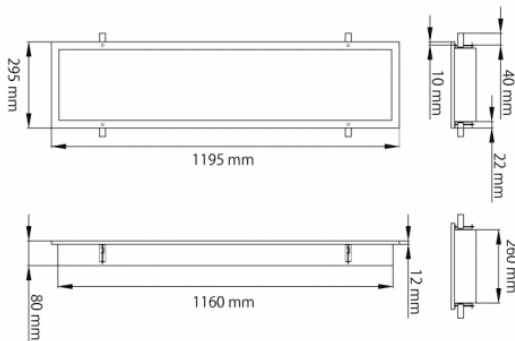

B-PANEL Smart

Lavov recessed fixture from the family CLEAN-PANEL with a power of 40W and an optics 90 degrees and UGR<19 . CCT N/AK. With a total lumen output of 4800lm and a luminous efficiency of 120lm/W.WIRELESS TUNABLE WHITE driver. Made in iron sheet powder coated and finished in White color. IP65 degree of protection.

Dimensions	
Product dimensions (mm)	1195*295*80

Scheme	
--------	--

Item code	86.RST8.2009.01
Product type	Indoor
Category	Recessed Fixtures
Family	B-PANEL
Subfamily	B-PANEL Smart
Pictograms	

Product	
Real power (W)	40
Real luminous flux (Lm)	4800
Luminous efficiency (Lm/W)	120
Beam angle (º)	90
Life time (h)	50000h L80B10
IP	65
Colour	White
U. G. R	<19
Chip Brand	Seoul
Control gear included	Yes
Control gear	WIRELESS TUNABLE WHITE
Colour temperature (K)	tunable
Colour consistency (SDCM)	SDCM<3
CRI	80