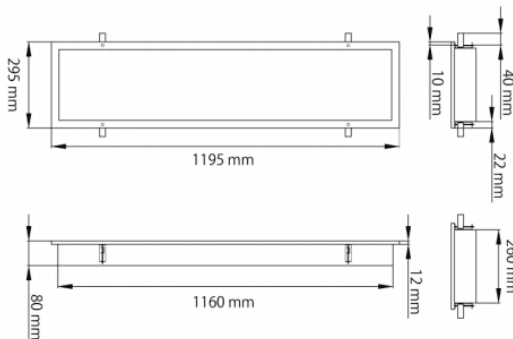

CLEAN-PANEL Smart

Lavov recessed fixture from the family CLEAN-PANEL with a power of 40W and an optics 90 degrees and UGR<19 . CCT N/AK. With a total lumen output of 4800lm and a luminous efficiency of 120lm/W.WIRELESS TUNABLE WHITE driver. Made in iron sheet powder coated and finished in White color. IP65 degree of protection.

Dimensions

Product dimensions (mm) **1195*295*80**

Scheme

Item code	86.RST8.2009.01
Product type	Indoor
Category	Recessed Fixtures
Family	CLEAN-PANEL
Subfamily	CLEAN-PANEL Smart
Pictograms	

Product	
Real power (W)	40
Real luminous flux (Lm)	4800
Luminous efficiency (Lm/W)	120
Beam angle (°)	90
Life time (h)	50000h L80B10
IP	65
Colour	White
U. G. R	19
Chip Brand	Seoul
Control gear included	Yes
Control gear	WIRELESS TUNABLE WHITE
Light source	LED
Type of LED	SMD
Colour temperature (K)	tunable
Colour consistency (SDCM)	SDCM3
CRI	80