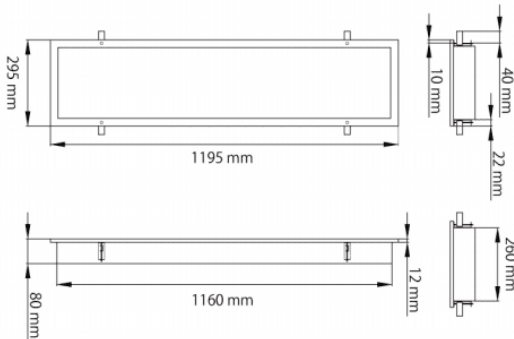

CLEAN-PANEL Smart

Lavov recessed fixture from the family CLEAN-PANEL with a power of 40W and an optics 90 degrees and UGR<19 . CCT N/AK. With a total lumen output of 4800lm and a luminous efficiency of 120lm/W.WIRELESS TUNABLE WHITE driver. Made in iron sheet powder coated and finished in White color. IP65 degree of protection.

Dimensions	
Product dimensions (mm)	1195*295*80

Scheme	
--------	--

Item code	86.RST8.2009.01
Product type	Indoor
Category	Recessed Fixtures
Family	CLEAN-PANEL
Subfamily	CLEAN-PANEL Smart
Pictograms	

Product	
Real power (W)	40
Real luminous flux (Lm)	4800
Luminous efficiency (Lm/W)	120
Beam angle (º)	90
Life time (h)	50000h L80B10
IP	65
Colour	White
U. G. R	<19
Chip Brand	Seoul
Control gear included	Yes
Control gear	WIRELESS TUNABLE WHITE
Colour temperature (K)	tunable
Colour consistency (SDCM)	SDCM<3
CRI	80