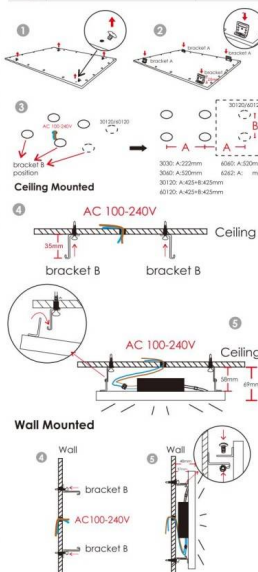

- Installation and wiring of luminaire must be in accordance with all applicable local codes.
- Installation, inspection, and maintenance of luminaires should be performed by a qualified electrician.
- DO NOT make or alter any open holes in the luminaire. Do not modify the luminaire.
- DO NOT install damaged product.
- Make sure electrical power is OFF before and during installation and maintenance.
- Make sure the equipment is properly grounded.
- Make sure the supply voltage is same as the rated fixture voltage.

► RECESSED IN A CUT-OUT HOLE

| Accessories | 3030 | 3040 | 4040 | 4242 | 30120 | 40120 |
|-------------|------|------|------|------|-------|-------|
|             |      |      |      |      | X 4   | X 6   |

► RECESSED IN FALSE-CEILING FRAME

► SUSPENSION

| Accessories | 3030 | 3040 | 4040 | 4242 | 30120 | 40120 |
|-------------|------|------|------|------|-------|-------|
|             | X 2  | X 2  | X 4  | X 2  | X 3   | X 3   |
|             | X 2  | X 2  | X 4  | X 2  | X 3   | X 3   |
|             | X 2  | X 2  | X 4  | X 2  | X 3   | X 3   |
|             | X 2  | X 2  | X 4  | X 2  | X 3   | X 3   |

► CEILING & WALL MOUNTED

| Accessories | 3030 | 3040 | 4040 | 4242 | 30120 | 40120 |
|-------------|------|------|------|------|-------|-------|
|             | X 4  | X 4  | X 4  | X 4  | X 4   | X 6   |
|             | X 4  | X 4  | X 4  | X 4  | X 4   | X 6   |
|             | X 4  | X 4  | X 4  | X 4  | X 4   | X 6   |
|             | X 4  | X 4  | X 4  | X 4  | X 4   | X 6   |
|             | X 4  | X 4  | X 4  | X 4  | X 4   | X 6   |