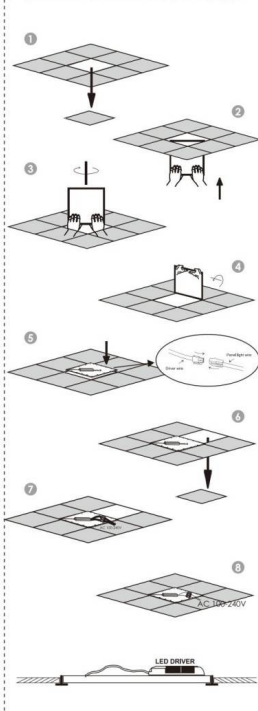

- Installation and wiring of luminaire must be in accordance with all applicable local codes.
- Installation, inspection, and maintenance of luminaires should be performed by a qualified electrician.
- DO NOT make or alter any open holes in the luminaire. Do not modify the luminaire.
- DO NOT install damaged product.
- Make sure electrical power is OFF before and during installation and maintenance.
- Make sure the equipment is properly grounded.
- Make sure the supply voltage is same as the rated fixture voltage.

► RECESSED IN A CUT-OUT HOLE

| Accessories | 3030 | 3040 | 4040 | 4242 | 30120 | 40120 |
|-------------|------|------|------|------|-------|-------|
|             |      |      |      |      | X 4   | X 6   |

► RECESSED IN FALSE-CEILING FRAME

► SUSPENSION

| Accessories | 3030 | 3040 | 4040 | 4242 | 30120 | 40120 |
|-------------|------|------|------|------|-------|-------|
|             | X 2  | X 2  | X 4  | X 2  | X 3   | X 3   |
|             | X 2  | X 2  | X 4  | X 2  | X 3   | X 3   |
|             | X 2  | X 2  | X 4  | X 2  | X 3   | X 3   |
|             | X 2  | X 2  | X 4  | X 2  | X 3   | X 3   |