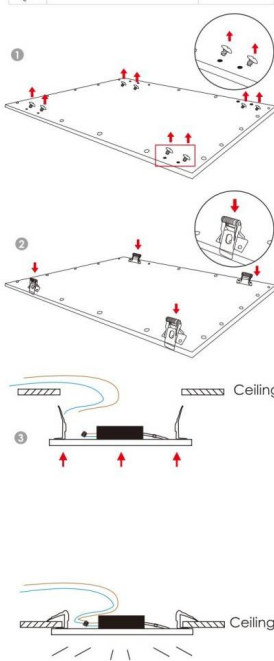

- Installation and wiring of luminaire must be in accordance with all applicable local codes.
- Installation, inspection, and maintenance of luminaires should be performed by a qualified electrician.
- DO NOT make or alter any open holes in the luminaire. Do not modify the luminaire.
- DO NOT install damaged product.
- Make sure electrical power is OFF before and during installation and maintenance.
- Make sure the equipment is properly grounded.
- Make sure the supply voltage is same as the rated fixture voltage.

► RECESSED IN A CUT-OUT HOLE

| Accessories | 3030 | 3040 | 4040 | 4242 | 30120 | 40120 |
|-------------|------|------|------|------|-------|-------|
|             |      |      |      |      | X 4   | X 6   |