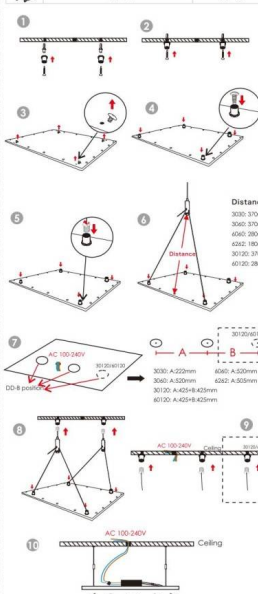

- Installation and wiring of luminaire must be in accordance with all applicable local codes.
- Installation, inspection, and maintenance of luminaires should be performed by a qualified electrician.
- DO NOT make or alter any open holes in the luminaire. Do not modify the luminaire.
- DO NOT install damaged product.
- Make sure electrical power is OFF before and during installation and maintenance.
- Make sure the equipment is properly grounded.
- Make sure the supply voltage is same as the rated fixture voltage.

► RECESSED IN A CUT-OUT HOLE

| Accessories | 3030 | 3040 | 4040 | 4242 | 30120 | 40120 |
|-------------|------|------|------|------|-------|-------|
|             |      |      |      |      | X 4   | X 6   |

► RECESSED IN FALSE-CEILING FRAME

► SUSPENSION

| Accessories | 3030 | 3040 | 4040 | 4242 | 30120 | 40120 |
|-------------|------|------|------|------|-------|-------|
|             | X 2  | X 2  | X 4  | X 2  | X 3   | X 3   |
|             | X 2  | X 2  | X 4  | X 2  | X 3   | X 3   |
|             | X 2  | X 2  | X 4  | X 2  | X 3   | X 3   |
|             | X 2  | X 2  | X 4  | X 2  | X 3   | X 3   |