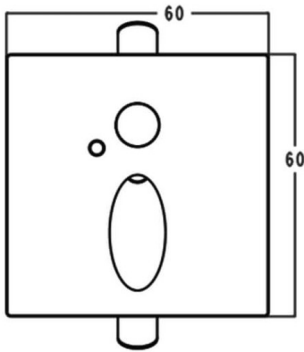

**STEP S**

Lavov Recessed wall fixture from the family STEP S with a power of 1W and an optics assymmetric . CCT 3000K. Provides a light level of 15lx installed at 20cm from the floor.ON-OFF driver. Made in die cast aluminum and finished in Grey color. Includes a sensor that detects presence for a range from 1 to 3m. IP40.

|                     |                        |
|---------------------|------------------------|
| <b>Item code</b>    | <b>86.RW02.1350.03</b> |
| <b>Product type</b> | <b>Indoor</b>          |
| <b>Category</b>     | <b>Recessed Wall</b>   |
| <b>Family</b>       | <b>STEP S</b>          |
| <b>Pictograms</b>   |                        |

**Scheme**

|                                   |                      |
|-----------------------------------|----------------------|
| <b>Product</b>                    |                      |
| <b>Real power (W)</b>             | <b>1</b>             |
| <b>Real luminous flux (Lm)</b>    | <b>15</b>            |
| <b>Luminous efficiency (Lm/W)</b> | <b>2</b>             |
| <b>Beam angle (°)</b>             | <b>Assymmetric</b>   |
| <b>Life time (h)</b>              | <b>50000 L80 B10</b> |
| <b>IP</b>                         | <b>40</b>            |
| <b>Electrical feeding</b>         | <b>110-265V</b>      |
| <b>Colour</b>                     | <b>Grey</b>          |
| <b>Control gear included</b>      | <b>Yes</b>           |
| <b>Control gear</b>               | <b>ON-OFF</b>        |
| <b>Power Factor</b>               | <b>ON-OFF</b>        |
| <b>Flicker Free</b>               | <b>Yes</b>           |
| <b>Light source</b>               | <b>LED</b>           |
| <b>Type of LED</b>                | <b>SMD</b>           |
| <b>Colour temperature (K)</b>     | <b>3000</b>          |
| <b>Colour consistency (SDCM)</b>  | <b>SDCM3</b>         |
| <b>CRI</b>                        | <b>90</b>            |