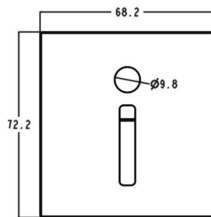

STEP SR

Lavov Recessed wall fixture from the family STEP SR with a power of 1.6W and an optics assymmetric . CCT 3000K. Provides a light level of 15lx installed at 20cm from the floor.ON-OFF driver. Made in die cast aluminum and finished in White color. Includes a sensor that detects presence for a range from 1 to 3m. IP40.

Item code	86.RW03.1350.01
Product type	Indoor
Category	Recessed Wall
Family	STEP SR
Pictograms	

Scheme

Product	
Real power (W)	1.6
Real luminous flux (Lm)	15
Luminous efficiency (Lm/W)	Z
Beam angle (°)	Assymmetric
Life time (h)	50000 L80 B10
IP	65
Electrical feeding	110-265V
Colour	White
Control gear included	Yes
Control gear	ON-OFF
Power Factor	ON-OFF
Flicker Free	Yes
Light source	LED
Colour temperature (K)	3000
Colour consistency (SDCM)	SDCM<3
CRI	90