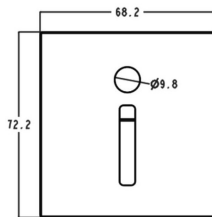

STEP SR

Lavov Recessed wall fixture from the family STEP SR with a power of 1.6W and an optics assymmetric . CCT 3000K. Provides a light level of 15lx installed at 20cm from the floor.ON-OFF driver. Made in die cast aluminum and finished in Black color. Includes a sensor that detects presence for a range from 1 to 3m. IP40.

Item code	86.RW03.1350.02
Product type	Indoor
Category	Recessed Wall
Family	STEP SR
Pictograms	

Scheme

Product	
Real power (W)	1.6
Real luminous flux (Lm)	15
Luminous efficiency (Lm/W)	Z
Beam angle (°)	Assymmetric
Life time (h)	50000 L80 B10
IP	65
Electrical feeding	110-265V
Colour	Black
Control gear included	Yes
Control gear	ON-OFF
Power Factor	ON-OFF
Flicker Free	Yes
Light source	LED
Colour temperature (K)	3000
Colour consistency (SDCM)	SDCM<3
CRI	90