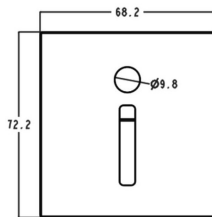

**STEP SR**

Lavov Recessed wall fixture from the family STEP SR with a power of 1.6W and an optics assymmetric . CCT 3000K. Provides a light level of 15lx installed at 20cm from the floor.ON-OFF driver. Made in die cast aluminum and finished in Black color. Includes a sensor that detects presence for a range from 1 to 3m. IP40.

<b>Item code</b>	<b>86.RW03.1350.02</b>
<b>Product type</b>	<b>Indoor</b>
<b>Category</b>	<b>Recessed Wall</b>
<b>Family</b>	<b>STEP SR</b>
<b>Pictograms</b>	

**Scheme**

<b>Product</b>	
<b>Real power (W)</b>	<b>1.6</b>
<b>Real luminous flux (Lm)</b>	<b>15</b>
<b>Luminous efficiency (Lm/W)</b>	<b>Z</b>
<b>Beam angle (°)</b>	<b>Assymmetric</b>
<b>Life time (h)</b>	<b>50000 L80 B10</b>
<b>IP</b>	<b>65</b>
<b>Electrical feeding</b>	<b>110-265V</b>
<b>Colour</b>	<b>Black</b>
<b>Control gear included</b>	<b>Yes</b>
<b>Control gear</b>	<b>ON-OFF</b>
<b>Power Factor</b>	<b>ON-OFF</b>
<b>Flicker Free</b>	<b>Yes</b>
<b>Light source</b>	<b>LED</b>
<b>Colour temperature (K)</b>	<b>3000</b>
<b>Colour consistency (SDCM)</b>	<b>SDCM&lt;3</b>
<b>CRI</b>	<b>90</b>