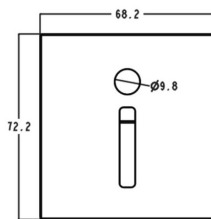

STEP SR

Lavov Recessed wall fixture from the family STEP SR with a power of 1.6W and an optics assymmetric . CCT 3000K. Provides a light level of 15lx installed at 20cm from the floor.ON-OFF driver. Made in die cast aluminum and finished in Grey color. Includes a sensor that detects presence for a range from 1 to 3m. IP40.

Item code	86.RW03.1350.03
Product type	Indoor
Category	Recessed Wall
Family	STEP SR
Pictograms	

Scheme

Product	
Real power (W)	1.6
Real luminous flux (Lm)	15
Luminous efficiency (Lm/W)	Z
Beam angle (°)	Assymmetric
Life time (h)	50000 L80 B10
IP	65
Electrical feeding	110-265V
Colour	Grey
Control gear included	Yes
Control gear	ON-OFF
Power Factor	ON-OFF
Flicker Free	Yes
Light source	LED
Colour temperature (K)	3000
Colour consistency (SDCM)	SDCM<3
CRI	90