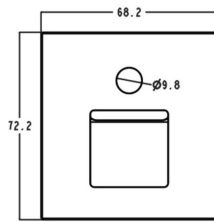

STEP SS

Lavov Recessed wall fixture from the family STEP SS with a power of 1.6W and an optics assymmetric . CCT 3000K. Provides a light level of 15lx installed at 20cm from the floor.ON-OFF driver. Made in die cast aluminum and finished in White color. Includes a sensor that detects presence for a range from 1 to 3m. IP40.

Item code	86.RW04.1350.01
Product type	Indoor
Category	Recessed Wall
Family	STEP SS

Pictograms

Scheme

Product	
Real power (W)	1.6
Real luminous flux (Lm)	15
Luminous efficiency (Lm/W)	Z
Beam angle (°)	Assymmetric
Life time (h)	50000 L80 B10
IP	65
Electrical feeding	110-265V
Colour	White
Control gear included	Yes
Control gear	ON-OFF
Power Factor	ON-OFF
Flicker Free	Yes
Light source	LED
Colour temperature (K)	3000
Colour consistency (SDCM)	SDCM<3
CRI	90