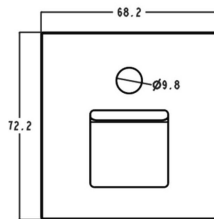

STEP SS

Lavov Recessed wall fixture from the family STEP SS with a power of 1.6W and an optics assymmetric . CCT 3000K. Provides a light level of 15lx installed at 20cm from the floor.ON-OFF driver. Made in die cast aluminum and finished in White color. Includes a sensor that detects presence for a range from 1 to 3m. IP40.

Item code	86.RW04.1350.01
Product type	Indoor
Category	Recessed Wall
Family	STEP SS
Pictograms	

Scheme

Product	
Real power (W)	1.6
Real luminous flux (Lm)	15
Luminous efficiency (Lm/W)	Z
Beam angle (°)	Assymmetric
Life time (h)	50000 L80 B10
IP	65
Electrical feeding	110-265V
Colour	White
Control gear included	Yes
Control gear	ON-OFF
Power Factor	ON-OFF
Flicker Free	Yes
Light source	LED
Colour temperature (K)	3000
Colour consistency (SDCM)	SDCM<3
CRI	90