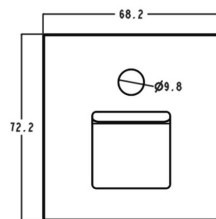

**STEP SS**

Lavov Recessed wall fixture from the family STEP SS with a power of 1.6W and an optics assymmetric . CCT 3000K. Provides a light level of 15lx installed at 20cm from the floor.ON-OFF driver. Made in die cast aluminum and finished in White color. Includes a sensor that detects presence for a range from 1 to 3m. IP40.

<b>Item code</b>	<b>86.RW04.1350.01</b>
<b>Product type</b>	<b>Indoor</b>
<b>Category</b>	<b>Recessed Wall</b>
<b>Family</b>	<b>STEP SS</b>

**Pictograms**

**Scheme**

**Product**

<b>Real power (W)</b>	<b>1.6</b>
<b>Real luminous flux (Lm)</b>	<b>15</b>
<b>Luminous efficiency (Lm/W)</b>	<b>Z</b>
<b>Beam angle (°)</b>	<b>Assymmetric</b>
<b>Life time (h)</b>	<b>50000 L80 B10</b>
<b>IP</b>	<b>65</b>
<b>Electrical feeding</b>	<b>110-265V</b>
<b>Colour</b>	<b>White</b>
<b>Control gear included</b>	<b>Yes</b>
<b>Control gear</b>	<b>ON-OFF</b>
<b>Power Factor</b>	<b>ON-OFF</b>
<b>Flicker Free</b>	<b>Yes</b>
<b>Light source</b>	<b>LED</b>
<b>Colour temperature (K)</b>	<b>3000</b>
<b>Colour consistency (SDCM)</b>	<b>SDCM&lt;3</b>
<b>CRI</b>	<b>90</b>