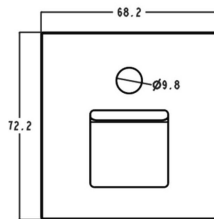

**STEP SS**

Lavov Recessed wall fixture from the family STEP SS with a power of 1.6W and an optics assymmetric . CCT 3000K. Provides a light level of 15lx installed at 20cm from the floor.ON-OFF driver. Made in die cast aluminum and finished in Grey color. Includes a sensor that detects presence for a range from 1 to 3m. IP40.

<b>Item code</b>	<b>86.RW04.1350.03</b>
<b>Product type</b>	<b>Indoor</b>
<b>Category</b>	<b>Recessed Wall</b>
<b>Family</b>	<b>STEP SS</b>

**Pictograms**

**Scheme**

<b>Product</b>	
<b>Real power (W)</b>	<b>1.6</b>
<b>Real luminous flux (Lm)</b>	<b>15</b>
<b>Luminous efficiency (Lm/W)</b>	<b>Z</b>
<b>Beam angle (°)</b>	<b>Assymmetric</b>
<b>Life time (h)</b>	<b>50000 L80 B10</b>
<b>IP</b>	<b>65</b>
<b>Electrical feeding</b>	<b>110-265V</b>
<b>Colour</b>	<b>Grey</b>
<b>Control gear included</b>	<b>Yes</b>
<b>Control gear</b>	<b>ON-OFF</b>
<b>Power Factor</b>	<b>ON-OFF</b>
<b>Flicker Free</b>	<b>Yes</b>
<b>Light source</b>	<b>LED</b>
<b>Colour temperature (K)</b>	<b>3000</b>
<b>Colour consistency (SDCM)</b>	<b>SDCM&lt;3</b>
<b>CRI</b>	<b>90</b>