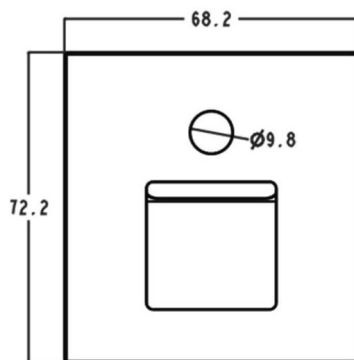

### STEP SS

Lavov Recessed wall fixture from the family STEP SS with a power of 1.6W and an optics assymmetric . CCT 3000K. Provides a light level of 15lx installed at 20cm from the floor.ON-OFF driver. Made in die cast aluminum and finished in Grey color. Includes a sensor that detects presence for a range from 1 to 3m. IP40.

<b>Item code</b>	<b>86.RW04.1350.03</b>
<b>Product type</b>	<b>Indoor</b>
<b>Category</b>	<b>Recessed Wall</b>
<b>Family</b>	<b>STEP SS</b>

### Scheme

<b>Product</b>	
<b>Real power (W)</b>	<b>1.6</b>
<b>Real luminous flux (Lm)</b>	<b>15</b>
<b>Luminous efficiency (Lm/W)</b>	<b>Z</b>
<b>Beam angle (°)</b>	<b>Assymmetric</b>
<b>Life time (h)</b>	<b>50000 L80 B10</b>
<b>IP</b>	<b>65</b>
<b>Electrical feeding</b>	<b>110-265V</b>
<b>Colour</b>	<b>Grey</b>
<b>Control gear included</b>	<b>Yes</b>
<b>Control gear</b>	<b>ON-OFF</b>
<b>Power Factor</b>	<b>ON-OFF</b>
<b>Flicker Free</b>	<b>Yes</b>
<b>Light source</b>	<b>LED</b>
<b>Type of LED</b>	<b>SMD</b>
<b>Colour temperature (K)</b>	<b>3000</b>
<b>Colour consistency (SDCM)</b>	<b>SDCM3</b>
<b>CRI</b>	<b>90</b>