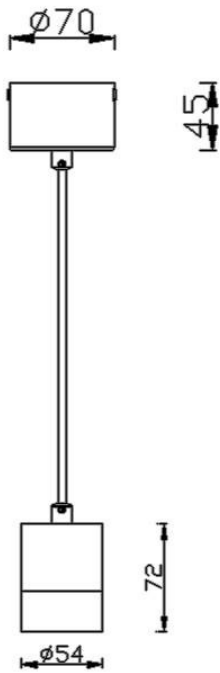

Scheme

Photometry

TUBULAR

Lavov suspended luminaire from the family with a power of 7W and an optics of 24 degrees, made in Die Cast Aluminum with a real lumen output of 630lm and an efficiency of 90lm/W.ON-OFF driver.

Item code	86.S001.1321.01
Product type	Indoor
Category	Pendants
Family	TUBULAR

Pictograms

Product	
Real power (W)	7
Real luminous flux (Lm)	630
Luminous efficiency (Lm/W)	90
Beam angle (°)	24
Life time (h)	50000h L80B10
IP	20
Colour	White
Chip Brand	Philip
Control gear included	Yes
Control gear	ON-OFF
Colour temperature (K)	3000
Colour consistency (SDCM)	SDCM<3
CRI	80