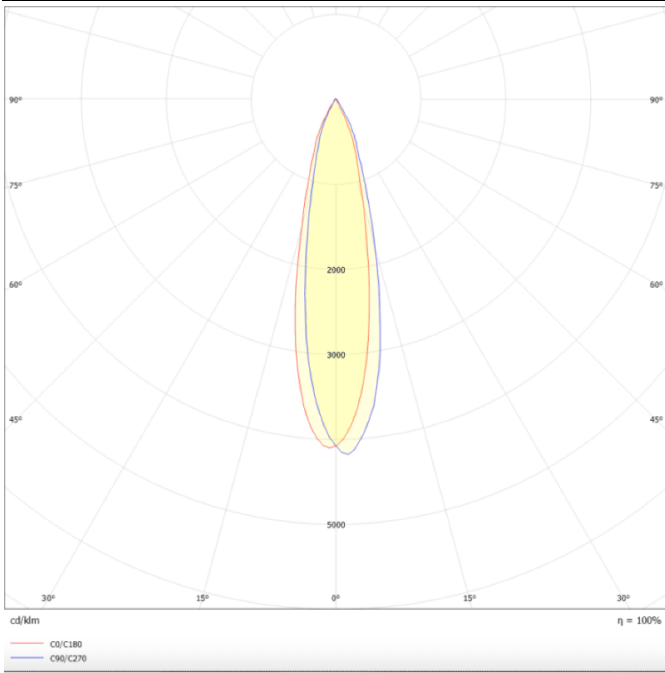

Scheme

Photometry

TUBULAR

Lavov suspended luminaire from the family with a power of 7W and an optics of 24 degrees, made in Die Cast Aluminum with a real lumen output of 630lm and an efficiency of 90lm/W.ON-OFF driver.

Item code	86.S001.1321.01
Product type	Indoor
Category	Pendants
Family	TUBULAR

Pictograms

Product	
Real power (W)	7
Real luminous flux (Lm)	630
Luminous efficiency (Lm/W)	90
Beam angle (°)	24
Life time (h)	50000h L80B10
IP	20
Colour	White
Chip Brand	Philip
Control gear included	Yes
Control gear	ON-OFF
Colour temperature (K)	3000
Colour consistency (SDCM)	SDCM<3
CRI	80