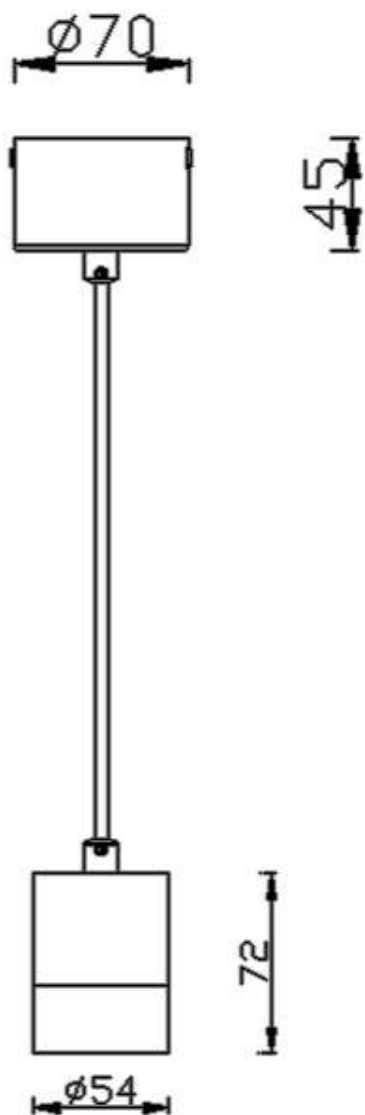

TUBULAR

Lavov suspended luminaire from the family with a power of 7W and an optics of 36 degrees, made in Die Cast Aluminum with a real lumen output of 630lm and an efficiency of 90lm/W.ON-OFF driver.

Item code	86.S001.1331.01
Product type	Indoor
Category	Pendants
Family	TUBULAR

Pictograms

Scheme

Product	
Real power (W)	7
Real luminous flux (Lm)	630
Luminous efficiency (Lm/W)	90
Beam angle (°)	36
Life time (h)	50000h L80B10
IP	20
Colour	White
Chip Brand	Philip
Control gear included	Yes
Control gear	ON-OFF
Light source	LED
Type of LED	COB
Colour temperature (K)	3000
Colour consistency (SDCM)	SDCM3
CRI	80