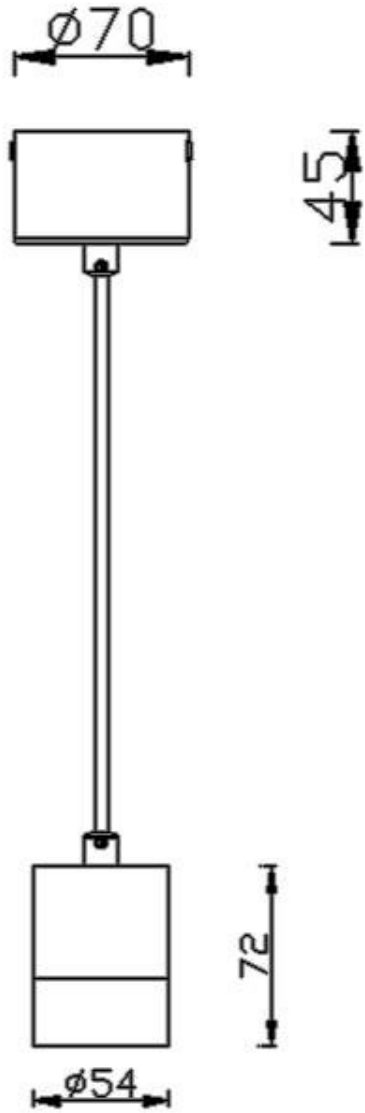

TUBULAR

Lavov suspended luminaire from the family with a power of 7W and an optics of 12 degrees, made in Die Cast Aluminum with a real lumen output of 630lm and an efficiency of 90lm/W.ON-OFF driver.

Item code	86.S001.1411.03
Product type	Indoor
Category	Pendants
Family	TUBULAR

Pictograms

Scheme

Product	
Real power (W)	7
Real luminous flux (Lm)	630
Luminous efficiency (Lm/W)	90
Beam angle (°)	12
Life time (h)	50000h L80B10
IP	20
Colour	Silver
Chip Brand	Philip
Control gear included	Yes
Control gear	ON-OFF
Light source	LED
Type of LED	COB
Colour temperature (K)	4000
Colour consistency (SDCM)	SDCM3
CRI	80