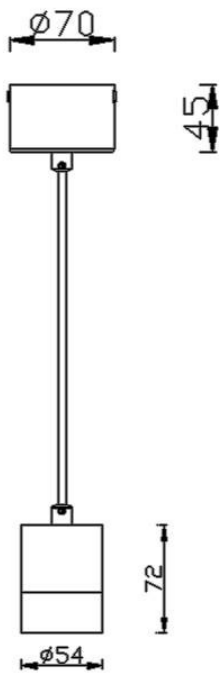

Scheme

Photometry

TUBULAR

Lavov suspended luminaire from the family with a power of 7W and an optics of 24 degrees, made in Die Cast Aluminum with a real lumen output of 630lm and an efficiency of 90lm/W.ON-OFF driver.

Item code	86.S001.1421.01
Product type	Indoor
Category	Pendants
Family	TUBULAR
Pictograms	

Product	
Real power (W)	7
Real luminous flux (Lm)	630
Luminous efficiency (Lm/W)	90
Beam angle (°)	24
Life time (h)	50000h L80B10
IP	20
Colour	White
Chip Brand	Philip
Control gear included	Yes
Control gear	ON-OFF
Colour temperature (K)	4000
Colour consistency (SDCM)	SDCM<3
CRI	80