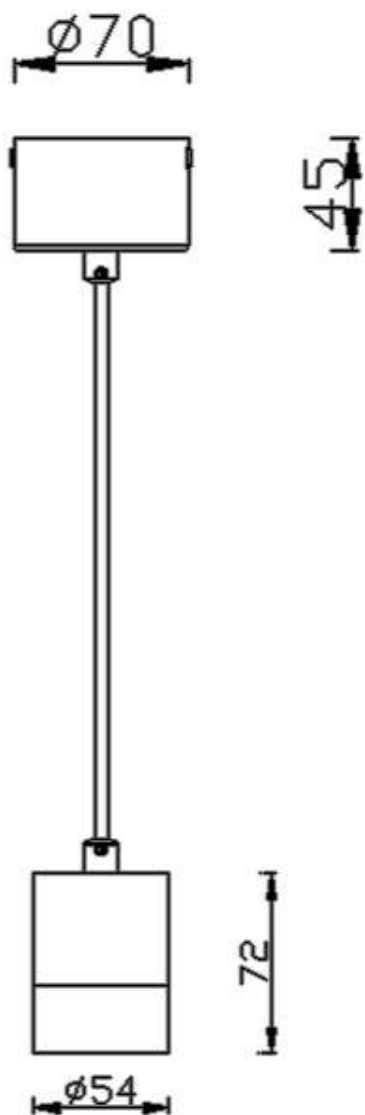

TUBULAR

Lavov suspended luminaire from the family with a power of 7W and an optics of 24 degrees, made in Die Cast Aluminum with a real lumen output of 630lm and an efficiency of 90lm/W.ON-OFF driver.

Item code	86.S001.1421.01
Product type	Indoor
Category	Pendants
Family	TUBULAR

Pictograms

Scheme

Product	
Real power (W)	7
Real luminous flux (Lm)	630
Luminous efficiency (Lm/W)	90
Beam angle (&ordm;)	24
Life time (h)	50000h L80B10
IP	20
Colour	White
Chip Brand	Philip
Control gear included	Yes
Control gear	ON-OFF
Light source	LED
Type of LED	COB
Colour temperature (K)	4000
Colour consistency (SDCM)	SDCM<3
CRI	80