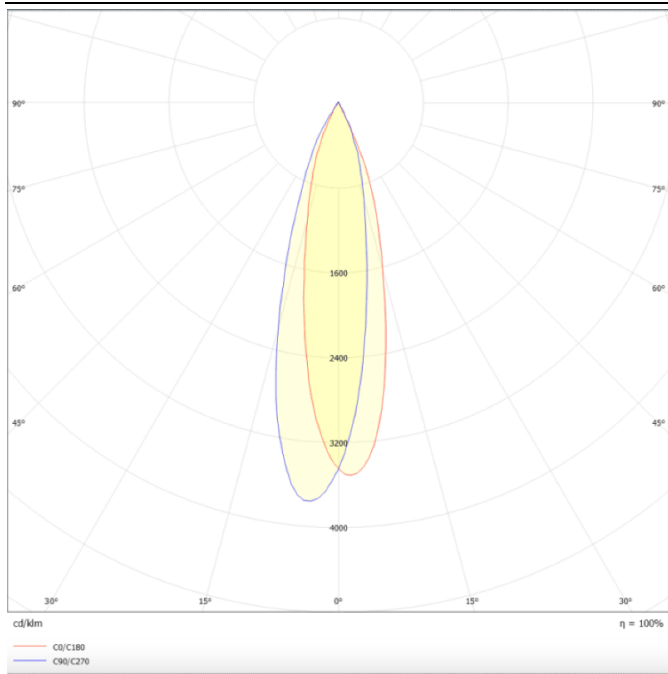

Scheme

Photometry

TUBULAR

Lavov suspended luminaire from the family with a power of 7W and an optics of 24 degrees, made in Die Cast Aluminum with a real lumen output of 630lm and an efficiency of 90lm/W.ON-OFF driver.

Item code	86.S001.1421.01
Product type	Indoor
Category	Pendants
Family	TUBULAR
Pictograms	

Product	
Real power (W)	7
Real luminous flux (Lm)	630
Luminous efficiency (Lm/W)	90
Beam angle (°)	24
Life time (h)	50000h L80B10
IP	20
Colour	White
Chip Brand	Philip
Control gear included	Yes
Control gear	ON-OFF
Colour temperature (K)	4000
Colour consistency (SDCM)	SDCM<3
CRI	80