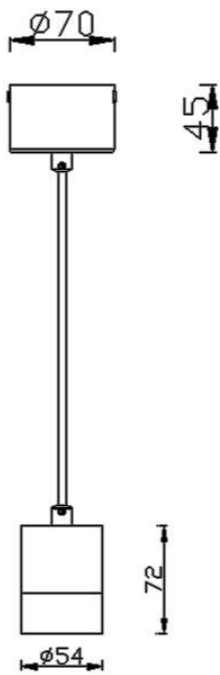

Scheme

Photometry

TUBULAR

Lavov suspended luminaire from the family with a power of 7W and an optics of 24 degrees, made in Die Cast Aluminum with a real lumen output of 630lm and an efficiency of 90lm/W.ON-OFF driver.

Item code	86.S001.1421.02
Product type	Indoor
Category	Pendants
Family	TUBULAR

Pictograms

Product	
Real power (W)	7
Real luminous flux (Lm)	630
Luminous efficiency (Lm/W)	90
Beam angle (°)	24
Life time (h)	50000h L80B10
IP	20
Colour	Black
Chip Brand	Philip
Control gear included	Yes
Control gear	ON-OFF
Colour temperature (K)	4000
Colour consistency (SDCM)	SDCM<3
CRI	80