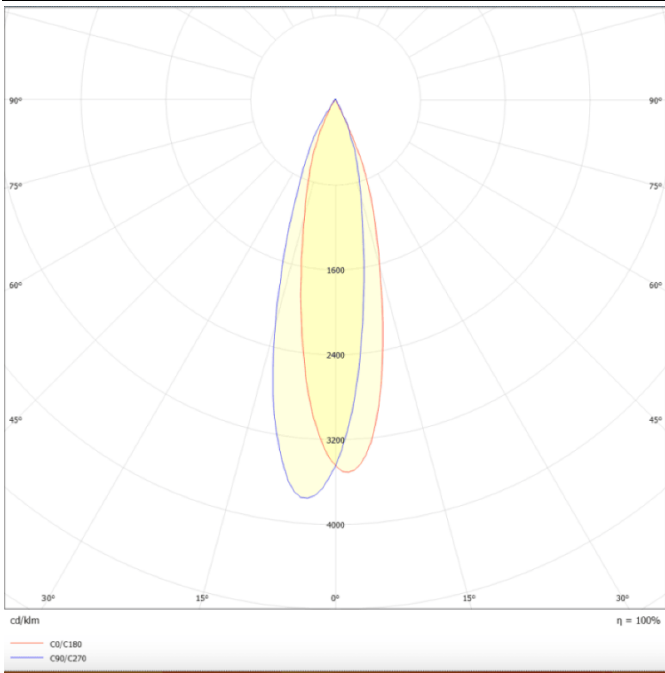

Scheme

Photometry

TUBULAR

Lavov suspended luminaire from the family with a power of 7W and an optics of 24 degrees, made in Die Cast Aluminum with a real lumen output of 630lm and an efficiency of 90lm/W.ON-OFF driver.

Item code	86.S001.1421.02
Product type	Indoor
Category	Pendants
Family	TUBULAR

Pictograms

Product	
Real power (W)	7
Real luminous flux (Lm)	630
Luminous efficiency (Lm/W)	90
Beam angle (°)	24
Life time (h)	50000h L80B10
IP	20
Colour	Black
Chip Brand	Philip
Control gear included	Yes
Control gear	ON-OFF
Colour temperature (K)	4000
Colour consistency (SDCM)	SDCM<3
CRI	80