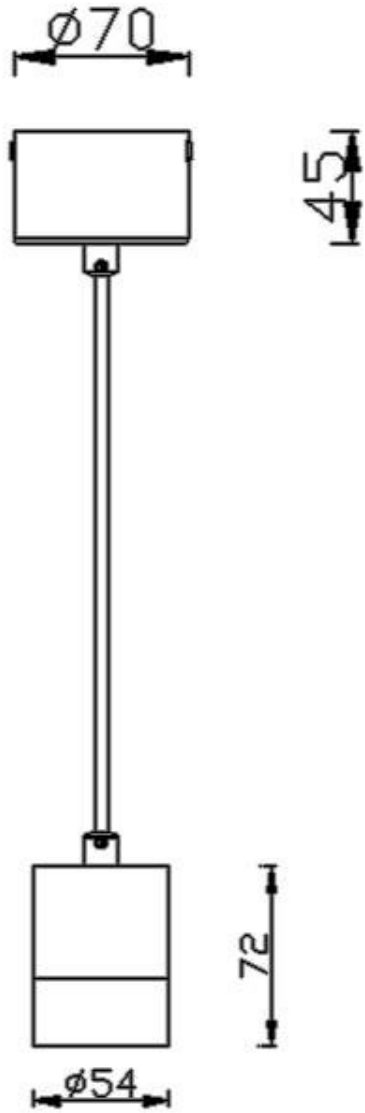

TUBULAR

Lavov suspended luminaire from the family with a power of 7W and an optics of 24 degrees, made in Die Cast Aluminum with a real lumen output of 630lm and an efficiency of 90lm/W.ON-OFF driver.

Item code	86.S001.1421.03
Product type	Indoor
Category	Pendants
Family	TUBULAR

Pictograms

Scheme

Product	
Real power (W)	7
Real luminous flux (Lm)	630
Luminous efficiency (Lm/W)	90
Beam angle (&ordm;)	24
Life time (h)	50000h L80B10
IP	20
Colour	Silver
Chip Brand	Philip
Control gear included	Yes
Control gear	ON-OFF
Light source	LED
Type of LED	COB
Colour temperature (K)	4000
Colour consistency (SDCM)	SDCM<3
CRI	80