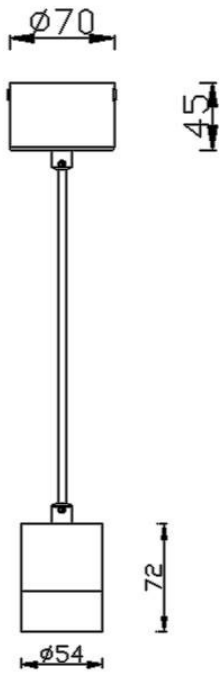

Scheme

Photometry

TUBULAR

Lavov suspended luminaire from the family with a power of 7W and an optics of 24 degrees, made in Die Cast Aluminum with a real lumen output of 630lm and an efficiency of 90lm/W.ON-OFF driver.

Item code	86.S001.1421.03
Product type	Indoor
Category	Pendants
Family	TUBULAR

Pictograms

Product	
Real power (W)	7
Real luminous flux (Lm)	630
Luminous efficiency (Lm/W)	90
Beam angle (°)	24
Life time (h)	50000h L80B10
IP	20
Colour	Silver
Chip Brand	Philip
Control gear included	Yes
Control gear	ON-OFF
Colour temperature (K)	4000
Colour consistency (SDCM)	SDCM<3
CRI	80