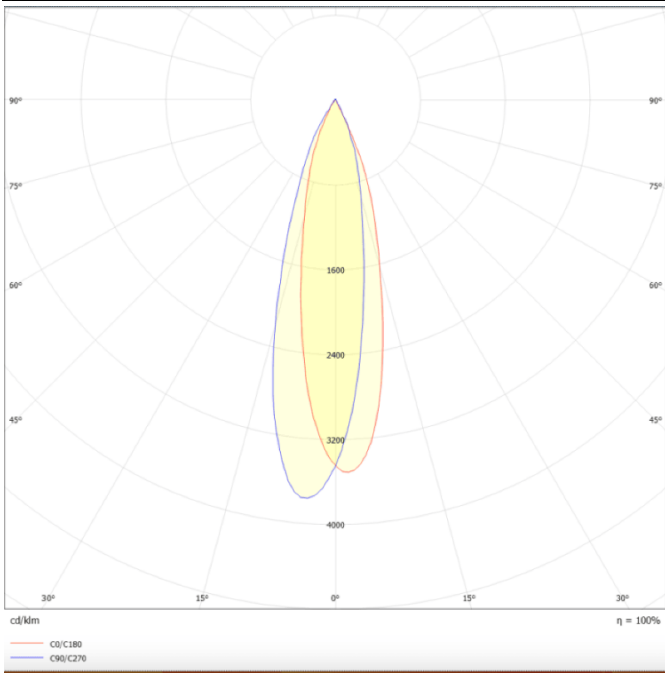

Scheme

Photometry

TUBULAR

Lavov suspended luminaire from the family with a power of 7W and an optics of 24 degrees, made in Die Cast Aluminum with a real lumen output of 630lm and an efficiency of 90lm/W.ON-OFF driver.

Item code	86.S001.1421.03
Product type	Indoor
Category	Pendants
Family	TUBULAR

Pictograms

Product	
Real power (W)	7
Real luminous flux (Lm)	630
Luminous efficiency (Lm/W)	90
Beam angle (°)	24
Life time (h)	50000h L80B10
IP	20
Colour	Silver
Chip Brand	Philip
Control gear included	Yes
Control gear	ON-OFF
Colour temperature (K)	4000
Colour consistency (SDCM)	SDCM<3
CRI	80