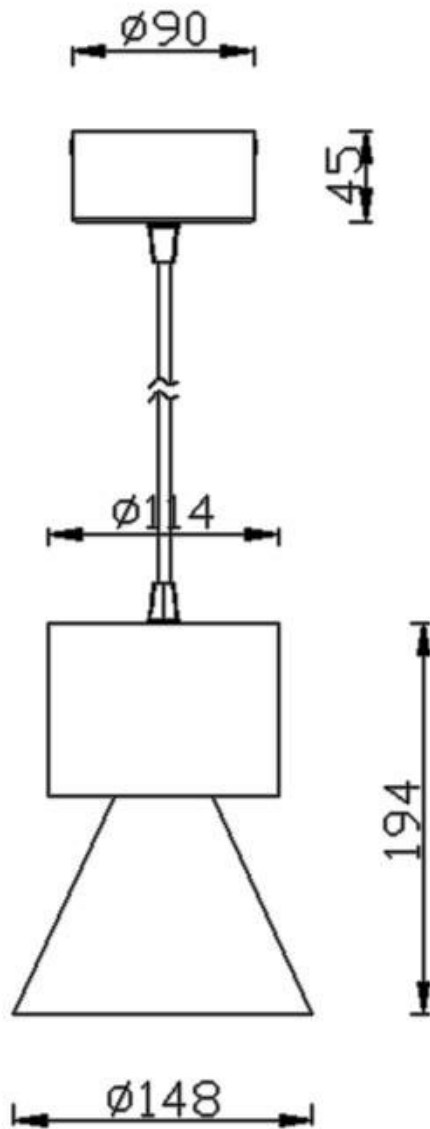

BELL

Lavov suspended luminaire from the family with a power of 30W and an optics of 24 degrees, made in Die Cast Aluminum with a real lumen output of 2700lm and an efficiency of 90lm/W.ON-OFF driver.

Item code	86.S002.3321.01
Product type	Indoor
Category	Pendants
Family	BELL

Pictograms

Scheme

Product	
Real power (W)	30
Real luminous flux (Lm)	2700
Luminous efficiency (Lm/W)	90
Beam angle (&ordm;)	24
Life time (h)	50000h L80B10
IP	20
Colour	White
Chip Brand	Philip
Control gear included	Yes
Control gear	ON-OFF
Light source	LED
Type of LED	COB
Colour temperature (K)	3000
Colour consistency (SDCM)	SDCM<3
CRI	80