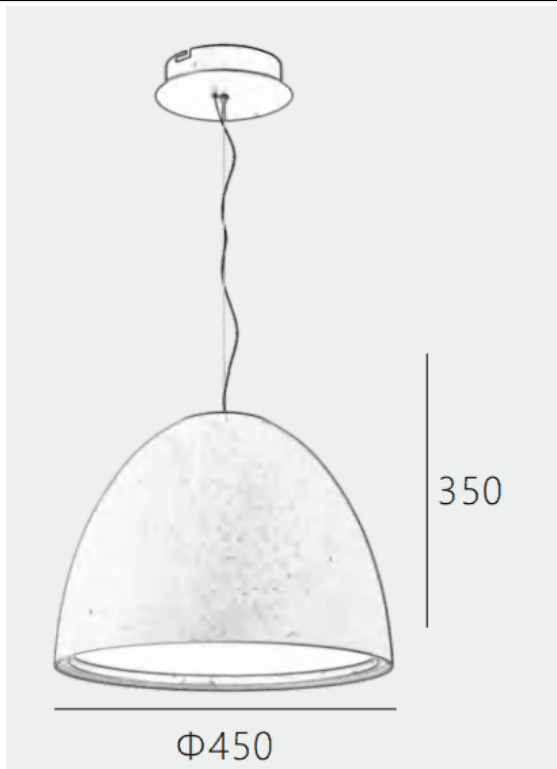

CAMPANILE

Lavov suspended fixture from the family CAMPANILE with a power of 38W and a beam angle of 120. Finished in White colour. With a total lumen output of 3800lm and a luminous efficacy of 100lm/W. Made in Die Cast Aluminum. Driver ON-OFF. CCT 3000K. Dimensions D450*H350mm.

Item code	86.S003.2301.01
Product type	Indoor
Category	Pendants
Family	CAMPANILE
Pictograms	

Dimensions	
Product dimensions (mm)	D450*H350

Scheme

Product	
Real power (W)	38
Real luminous flux (Lm)	3800
Luminous efficiency (Lm/W)	100
Beam angle (°)	120
Life time (h)	50000h L80B10
IP	20
Colour	White
Control gear included	Yes
Control gear	ON-OFF
Light source	LED
Type of LED	SMD
Colour temperature (K)	3000
Colour consistency (SDCM)	SDCM3
CRI	80