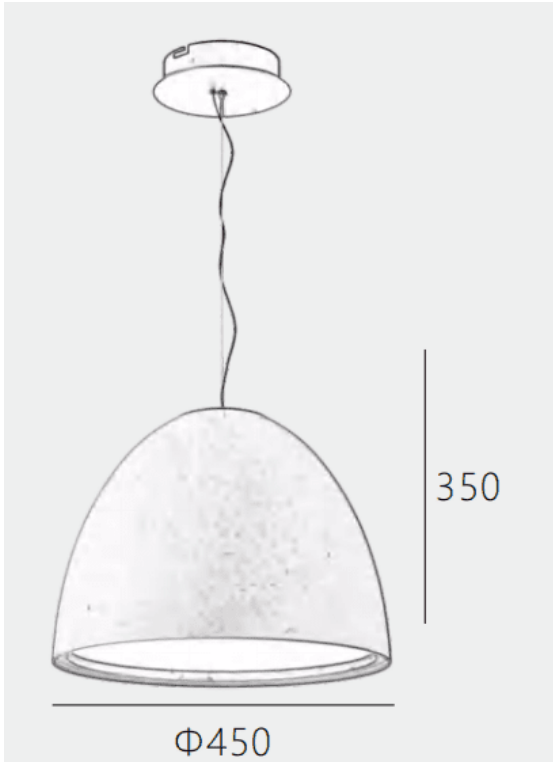

CAMPANILE

Lavov suspended fixture from the family CAMPANILE with a power of 38W and a beam angle of 120. Finished in White colour. With a total lumen output of 3800lm and a luminous efficacy of 100lm/W. Made in Die Cast Aluminum. Driver ON-OFF. CCT 3000K. Dimensions D450*H350mm.

Dimensions

Product dimensions (mm) **D450*H350**

Scheme

Item code	86.S003.2301.01
Product type	Indoor
Category	Pendants
Family	CAMPANILE
Pictograms	

Product	
Real power (W)	38
Real luminous flux (Lm)	3800
Luminous efficiency (Lm/W)	100
Beam angle (&ordm;)	120
Life time (h)	50000h L80B10
IP	20
Colour	White
Control gear included	Yes
Control gear	ON-OFF
Light source	LED
Type of LED	SMD
Colour temperature (K)	3000
Colour consistency (SDCM)	SDCM<3
CRI	80