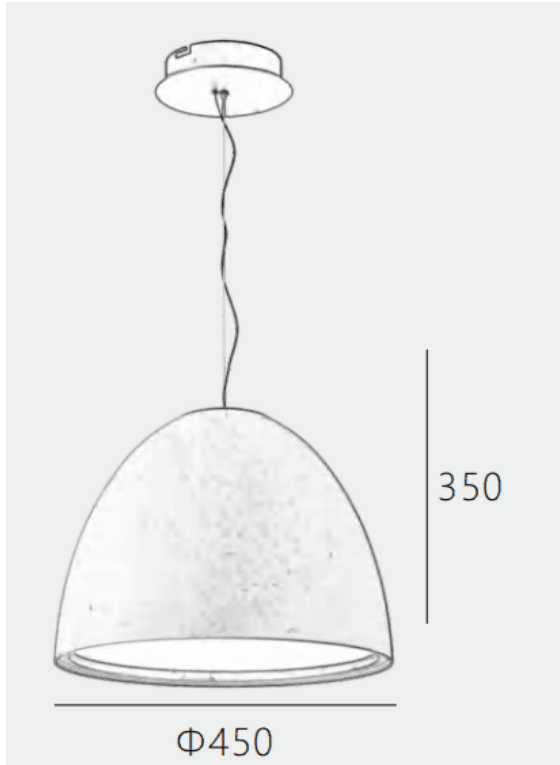

**CAMPANILE**

Lavov suspended fixture from the family CAMPANILE with a power of 38W and a beam angle of 120. Finished in Black colour. With a total lumen output of 3800lm and a luminous efficacy of 100lm/W. Made in Die Cast Aluminum. Driver ON-OFF. CCT 3000K. Dimensions D450\*H350mm.

<b>Item code</b>	<b>86.S003.2301.02</b>
<b>Product type</b>	<b>Indoor</b>
<b>Category</b>	<b>Pendants</b>
<b>Family</b>	<b>CAMPANILE</b>
<b>Pictograms</b>	

<b>Dimensions</b>	
<b>Product dimensions (mm)</b>	<b>D450*H350</b>

**Scheme**

<b>Product</b>	
<b>Real power (W)</b>	<b>38</b>
<b>Real luminous flux (Lm)</b>	<b>3800</b>
<b>Luminous efficiency (Lm/W)</b>	<b>100</b>
<b>Beam angle (°)</b>	<b>120</b>
<b>Life time (h)</b>	<b>50000h L80B10</b>
<b>IP</b>	<b>20</b>
<b>Colour</b>	<b>Black</b>
<b>Control gear included</b>	<b>Yes</b>
<b>Control gear</b>	<b>ON-OFF</b>
<b>Light source</b>	<b>LED</b>
<b>Type of LED</b>	<b>SMD</b>
<b>Colour temperature (K)</b>	<b>3000</b>
<b>Colour consistency (SDCM)</b>	<b>SDCM3</b>
<b>CRI</b>	<b>80</b>