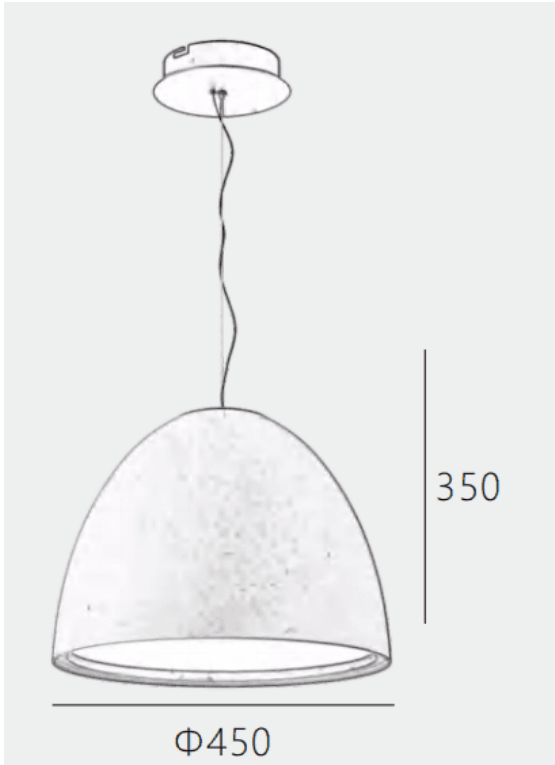

CAMPANILE

Lavov suspended fixture from the family CAMPANILE with a power of 38W and a beam angle of 120. Finished in Black colour. With a total lumen output of 3800lm and a luminous efficacy of 100lm/W. Made in Die Cast Aluminum. Driver ON-OFF. CCT 3000K. Dimensions D450*H350mm.

Dimensions

Product dimensions (mm) **D450*H350**

Scheme

Item code	86.S003.2301.02
Product type	Indoor
Category	Pendants
Family	CAMPANILE
Pictograms	

Product	
Real power (W)	38
Real luminous flux (Lm)	3800
Luminous efficiency (Lm/W)	100
Beam angle (&ordm;)	120
Life time (h)	50000h L80B10
IP	20
Colour	Black
Control gear included	Yes
Control gear	ON-OFF
Light source	LED
Type of LED	SMD
Colour temperature (K)	3000
Colour consistency (SDCM)	SDCM<3
CRI	80