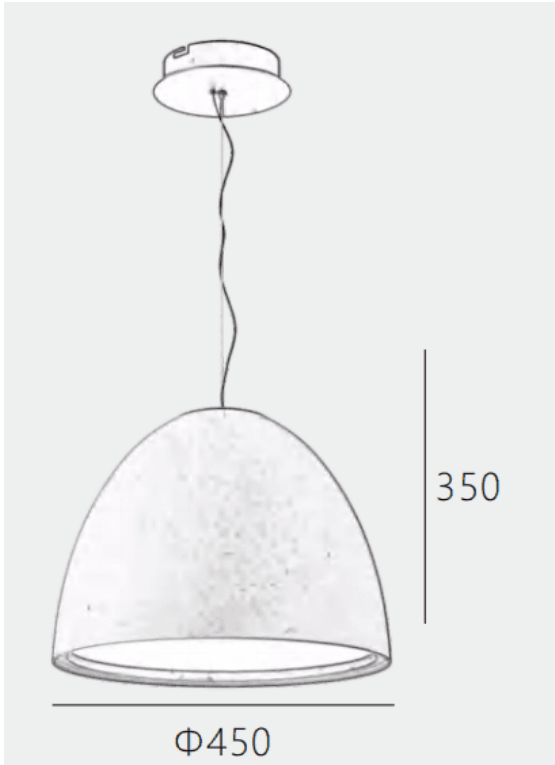

CAMPANILE

Lavov suspended fixture from the family CAMPANILE with a power of 38W and a beam angle of 120. Finished in Silver colour. With a total lumen output of 3800lm and a luminous efficacy of 100lm/W. Made in Die Cast Aluminum. Driver ON-OFF. CCT 3000K. Dimensions D450*H350mm.

Dimensions

Product dimensions (mm) **D450*H350**

Scheme

Item code	86.S003.2301.03
Product type	Indoor
Category	Pendants
Family	CAMPANILE
Pictograms	

Product	
Real power (W)	38
Real luminous flux (Lm)	3800
Luminous efficiency (Lm/W)	100
Beam angle (°)	120
Life time (h)	50000h L80B10
IP	20
Colour	Silver
Control gear included	Yes
Control gear	ON-OFF
Light source	LED
Type of LED	SMD
Colour temperature (K)	3000
Colour consistency (SDCM)	SDCM3
CRI	80