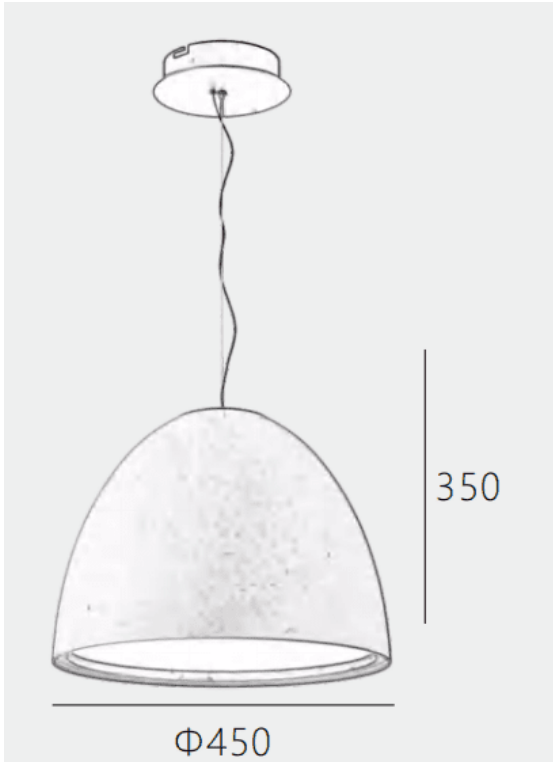

CAMPANILE

Lavov suspended fixture from the family CAMPANILE with a power of 38W and a beam angle of 120. Finished in Red colour. With a total lumen output of 3800lm and a luminous efficacy of 100lm/W. Made in Die Cast Aluminum. Driver ON-OFF. CCT 3000K. Dimensions D450*H350mm.

Dimensions

Product dimensions (mm) **D450*H350**

Scheme

Item code	86.S003.2301.25
Product type	Indoor
Category	Pendants
Family	CAMPANILE
Pictograms	

Product	
Real power (W)	38
Real luminous flux (Lm)	3800
Luminous efficiency (Lm/W)	100
Beam angle (°)	120
Life time (h)	50000h L80B10
IP	20
Colour	Red
Control gear included	Yes
Control gear	ON-OFF
Light source	LED
Type of LED	SMD
Colour temperature (K)	3000
Colour consistency (SDCM)	SDCM3
CRI	80