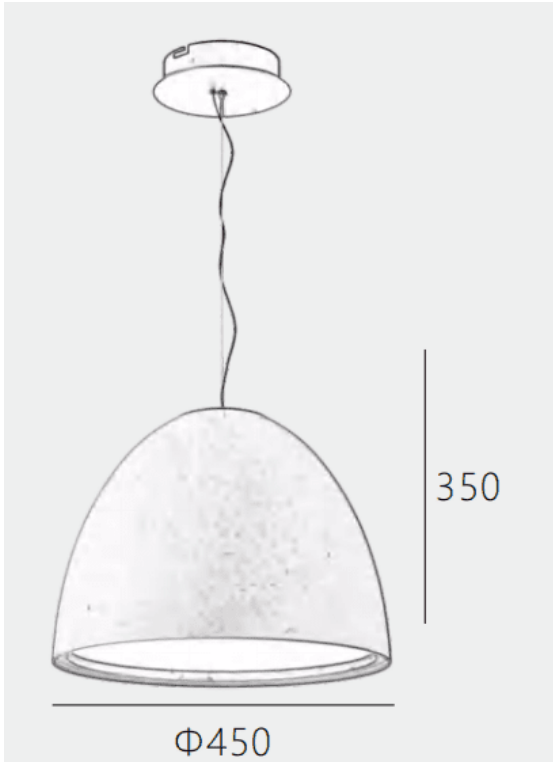

CAMPANILE

Lavov suspended fixture from the family CAMPANILE with a power of 38W and a beam angle of 120. Finished in Red colour. With a total lumen output of 3800lm and a luminous efficacy of 100lm/W. Made in Die Cast Aluminum. Driver ON-OFF. CCT 3000K. Dimensions D450*H350mm.

Dimensions

Product dimensions (mm) **D450*H350**

Scheme

Item code	86.S003.2301.25
Product type	Indoor
Category	Pendants
Family	CAMPANILE
Pictograms	

Product	
Real power (W)	38
Real luminous flux (Lm)	3800
Luminous efficiency (Lm/W)	100
Beam angle (&ordm;)	120
Life time (h)	50000h L80B10
IP	20
Colour	Red
Control gear included	Yes
Control gear	ON-OFF
Light source	LED
Type of LED	SMD
Colour temperature (K)	3000
Colour consistency (SDCM)	SDCM<3
CRI	80