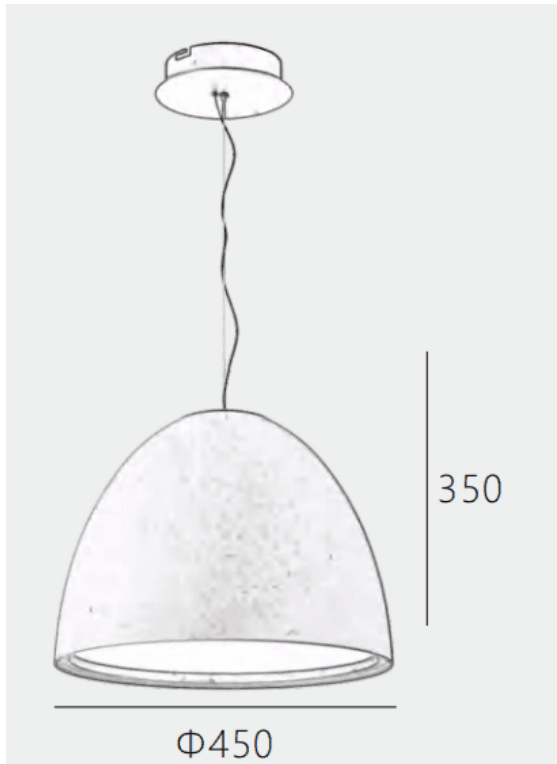

CAMPANILE

Lavov suspended fixture from the family CAMPANILE with a power of 38W and a beam angle of 120. Finished in White colour. With a total lumen output of 3800lm and a luminous efficacy of 100lm/W. Made in Die Cast Aluminum. Driver DALI. CCT 3000K. Dimensions D450*H350mm.

Item code	86.S003.2303.01
Product type	Indoor
Category	Pendants
Family	CAMPANILE
Pictograms	

Dimensions	
Product dimensions (mm)	D450*H350

Scheme

Product	
Real power (W)	38
Real luminous flux (Lm)	3800
Luminous efficiency (Lm/W)	100
Beam angle (°)	120
Life time (h)	50000h L80B10
IP	20
Colour	White
Control gear included	Yes
Control gear	DALI
Light source	LED
Type of LED	SMD
Colour temperature (K)	3000
Colour consistency (SDCM)	SDCM3
CRI	80