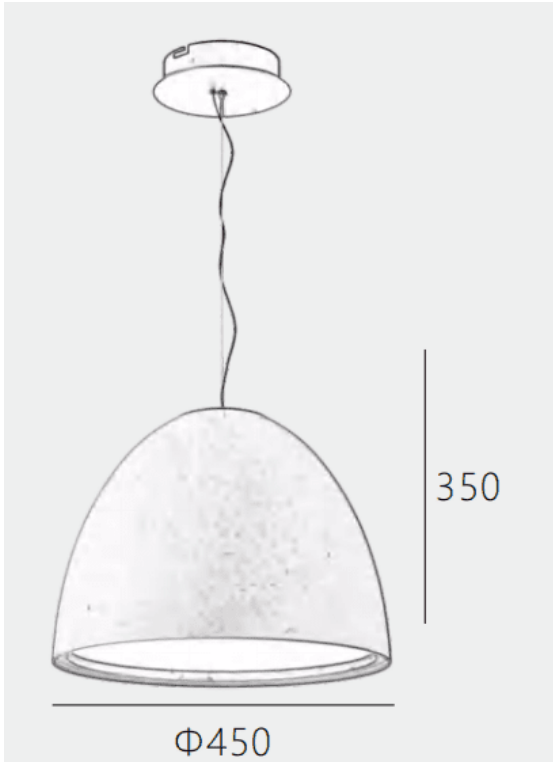

CAMPANILE

Lavov suspended fixture from the family CAMPANILE with a power of 38W and a beam angle of 120. Finished in White colour. With a total lumen output of 3800lm and a luminous efficacy of 100lm/W. Made in Die Cast Aluminum. Driver DALI. CCT 3000K. Dimensions D450*H350mm.

Dimensions

Product dimensions (mm) **D450*H350**

Scheme

Item code	86.S003.2303.01
Product type	Indoor
Category	Pendants
Family	CAMPANILE
Pictograms	

Product	
Real power (W)	38
Real luminous flux (Lm)	3800
Luminous efficiency (Lm/W)	100
Beam angle (&ordm;)	120
Life time (h)	50000h L80B10
IP	20
Colour	White
Control gear included	Yes
Control gear	DALI
Light source	LED
Type of LED	SMD
Colour temperature (K)	3000
Colour consistency (SDCM)	SDCM<3
CRI	80