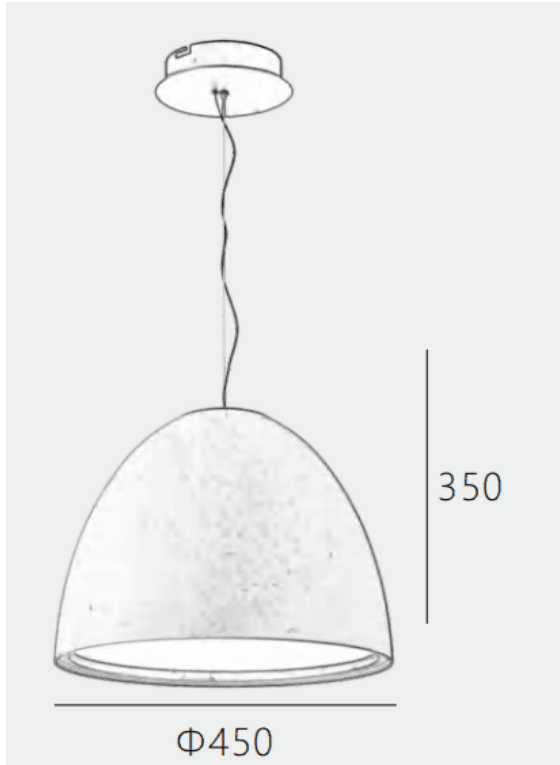

CAMPANILE

Lavov suspended fixture from the family CAMPANILE with a power of 38W and a beam angle of 120. Finished in Silver colour. With a total lumen output of 3800lm and a luminous efficacy of 100lm/W. Made in Die Cast Aluminum. Driver DALI. CCT 3000K. Dimensions D450*H350mm.

Item code	86.S003.2303.03
Product type	Indoor
Category	Pendants
Family	CAMPANILE
Pictograms	

Dimensions	
Product dimensions (mm)	D450*H350

Scheme

Product	
Real power (W)	38
Real luminous flux (Lm)	3800
Luminous efficiency (Lm/W)	100
Beam angle (°)	120
Life time (h)	50000h L80B10
IP	20
Colour	Silver
Control gear included	Yes
Control gear	DALI
Light source	LED
Type of LED	SMD
Colour temperature (K)	3000
Colour consistency (SDCM)	SDCM3
CRI	80