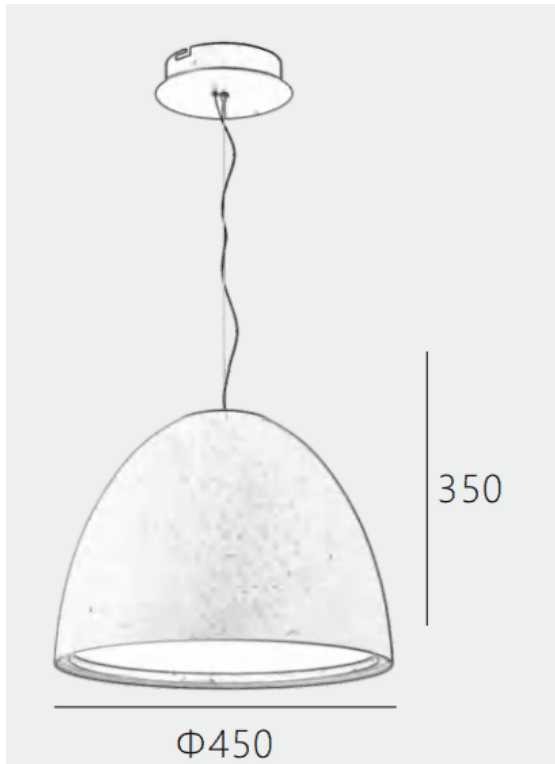

CAMPANILE

Lavov suspended fixture from the family CAMPANILE with a power of 38W and a beam angle of 120. Finished in Silver colour. With a total lumen output of 3800lm and a luminous efficacy of 100lm/W. Made in Die Cast Aluminum. Driver DALI. CCT 3000K. Dimensions D450*H350mm.

Item code	86.S003.2303.03
Product type	Indoor
Category	Pendants
Family	CAMPANILE
Pictograms	

Dimensions

Product dimensions (mm) **D450*H350**

Scheme

Product	
Real power (W)	38
Real luminous flux (Lm)	3800
Luminous efficiency (Lm/W)	100
Beam angle (&ordm;)	120
Life time (h)	50000h L80B10
IP	20
Colour	Silver
Control gear included	Yes
Control gear	DALI
Light source	LED
Type of LED	SMD
Colour temperature (K)	3000
Colour consistency (SDCM)	SDCM<3
CRI	80