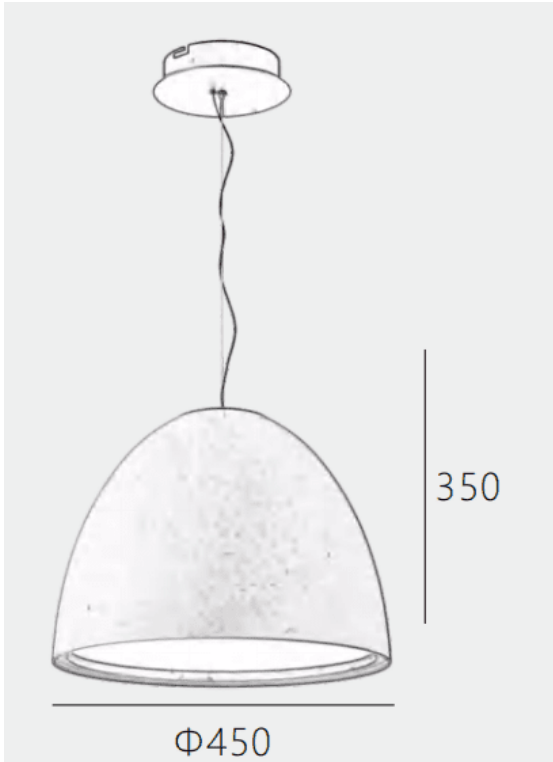

CAMPANILE

Lavov suspended fixture from the family CAMPANILE with a power of 38W and a beam angle of 120. Finished in Black colour. With a total lumen output of 3800lm and a luminous efficacy of 100lm/W. Made in Die Cast Aluminum. Driver ON-OFF. CCT 4000K. Dimensions D450*H350mm.

Item code	86.S003.2401.02
Product type	Indoor
Category	Pendants
Family	CAMPANILE
Pictograms	

Dimensions

Product dimensions (mm) **D450*H350**

Scheme

Product

Real power (W)	38
Real luminous flux (Lm)	3800
Luminous efficiency (Lm/W)	100
Beam angle (°)	120
Life time (h)	50000h L80B10
IP	20
Colour	Black
Control gear included	Yes
Control gear	ON-OFF
Light source	LED
Type of LED	SMD
Colour temperature (K)	4000
Colour consistency (SDCM)	SDCM3
CRI	80