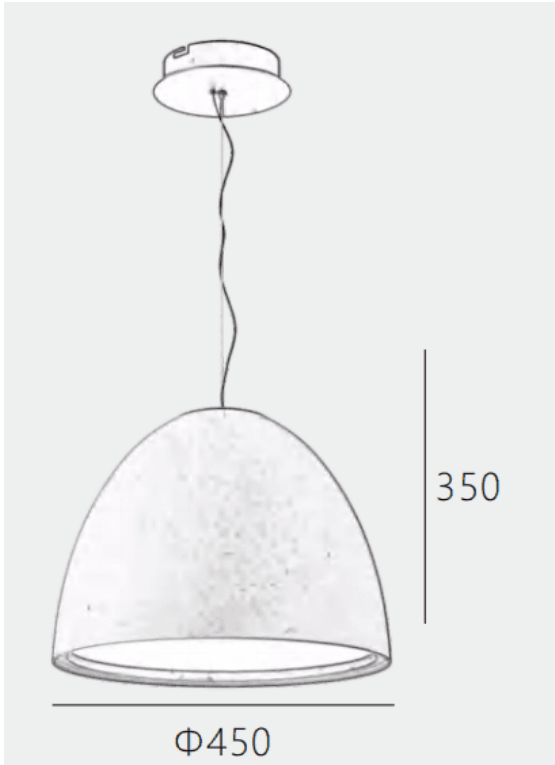

**CAMPANILE**

Lavov suspended fixture from the family CAMPANILE with a power of 38W and a beam angle of 120. Finished in Silver colour. With a total lumen output of 3800lm and a luminous efficacy of 100lm/W. Made in Die Cast Aluminum. Driver ON-OFF. CCT 4000K. Dimensions D450\*H350mm.

**Dimensions**

**Product dimensions (mm)** **D450\*H350**

**Scheme**

<b>Item code</b>	<b>86.S003.2401.03</b>
<b>Product type</b>	<b>Indoor</b>
<b>Category</b>	<b>Pendants</b>
<b>Family</b>	<b>CAMPANILE</b>
<b>Pictograms</b>	

<b>Product</b>	
<b>Real power (W)</b>	<b>38</b>
<b>Real luminous flux (Lm)</b>	<b>3800</b>
<b>Luminous efficiency (Lm/W)</b>	<b>100</b>
<b>Beam angle (°)</b>	<b>120</b>
<b>Life time (h)</b>	<b>50000h L80B10</b>
<b>IP</b>	<b>20</b>
<b>Colour</b>	<b>Silver</b>
<b>Control gear included</b>	<b>Yes</b>
<b>Control gear</b>	<b>ON-OFF</b>
<b>Light source</b>	<b>LED</b>
<b>Type of LED</b>	<b>SMD</b>
<b>Colour temperature (K)</b>	<b>4000</b>
<b>Colour consistency (SDCM)</b>	<b>SDCM3</b>
<b>CRI</b>	<b>80</b>