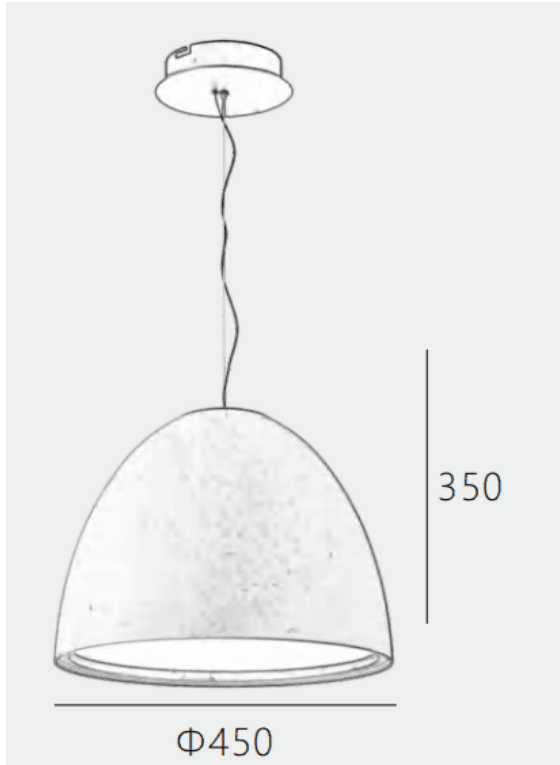

CAMPANILE

Lavov suspended fixture from the family CAMPANILE with a power of 38W and a beam angle of 120. Finished in Red colour. With a total lumen output of 3800lm and a luminous efficacy of 100lm/W. Made in Die Cast Aluminum. Driver ON-OFF. CCT 4000K. Dimensions D450*H350mm.

Item code	86.S003.2401.25
Product type	Indoor
Category	Pendants
Family	CAMPANILE
Pictograms	

Dimensions	
Product dimensions (mm)	D450*H350

Scheme

Product	
Real power (W)	38
Real luminous flux (Lm)	3800
Luminous efficiency (Lm/W)	100
Beam angle (°)	120
Life time (h)	50000h L80B10
IP	20
Colour	Red
Control gear included	Yes
Control gear	ON-OFF
Light source	LED
Type of LED	SMD
Colour temperature (K)	4000
Colour consistency (SDCM)	SDCM3
CRI	80