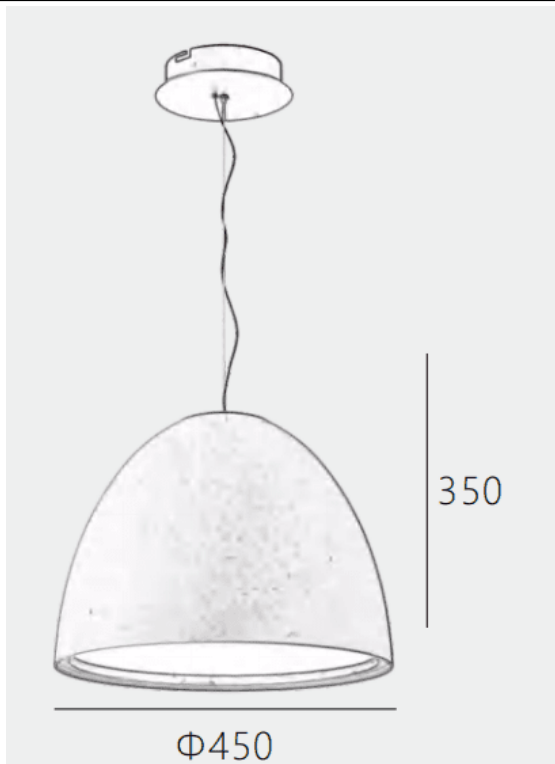

CAMPANILE

Lavov suspended fixture from the family CAMPANILE with a power of 38W and a beam angle of 120. Finished in White colour. With a total lumen output of 3800lm and a luminous efficacy of 100lm/W. Made in Die Cast Aluminum. Driver DALI. CCT 4000K. Dimensions D450*H350mm.

Item code	86.S003.2403.01
Product type	Indoor
Category	Pendants
Family	CAMPANILE
Pictograms	

Dimensions	
Product dimensions (mm)	D450*H350

Scheme

Product	
Real power (W)	38
Real luminous flux (Lm)	3800
Luminous efficiency (Lm/W)	100
Beam angle (&ordm;)	120
Life time (h)	50000h L80B10
IP	20
Colour	White
Control gear included	Yes
Control gear	DALI
Light source	LED
Type of LED	SMD
Colour temperature (K)	4000
Colour consistency (SDCM)	SDCM<3
CRI	80