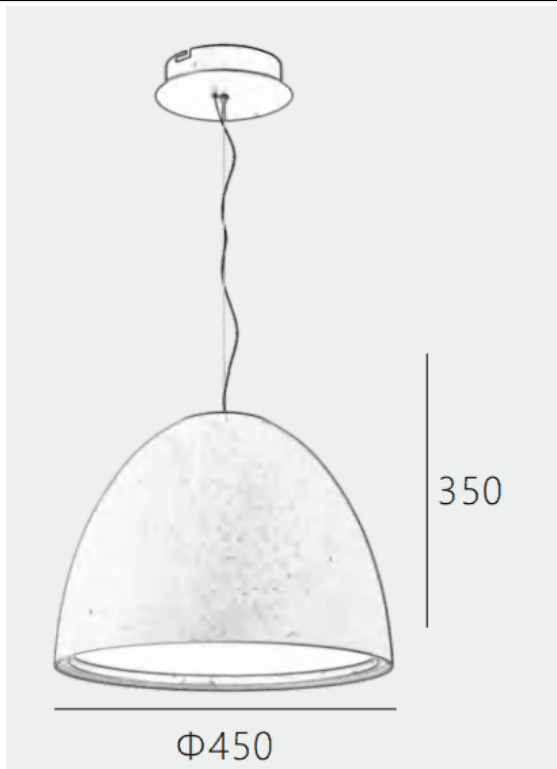

CAMPANILE

Lavov suspended fixture from the family CAMPANILE with a power of 38W and a beam angle of 120. Finished in White colour. With a total lumen output of 3800lm and a luminous efficacy of 100lm/W. Made in Die Cast Aluminum. Driver DALI. CCT 4000K. Dimensions D450*H350mm.

Item code	86.S003.2403.01
Product type	Indoor
Category	Pendants
Family	CAMPANILE
Pictograms	

Dimensions	
Product dimensions (mm)	D450*H350

Scheme

Product	
Real power (W)	38
Real luminous flux (Lm)	3800
Luminous efficiency (Lm/W)	100
Beam angle (°)	120
Life time (h)	50000h L80B10
IP	20
Colour	White
Control gear included	Yes
Control gear	DALI
Light source	LED
Type of LED	SMD
Colour temperature (K)	4000
Colour consistency (SDCM)	SDCM3
CRI	80