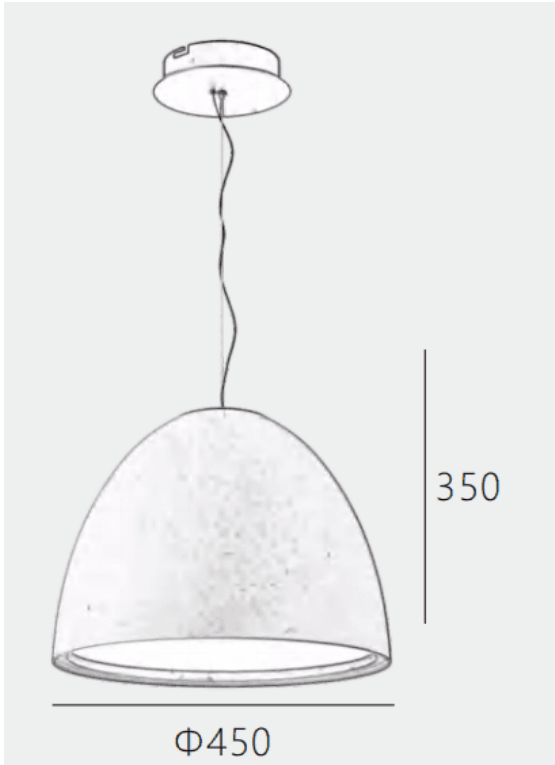

CAMPANILE

Lavov suspended fixture from the family CAMPANILE with a power of 38W and a beam angle of 120. Finished in Red colour. With a total lumen output of 3800lm and a luminous efficacy of 100lm/W. Made in Die Cast Aluminum. Driver DALI. CCT 4000K. Dimensions D450*H350mm.

Dimensions

Product dimensions (mm) **D450*H350**

Scheme

Item code	86.S003.2403.25
Product type	Indoor
Category	Pendants
Family	CAMPANILE
Pictograms	

Product	
Real power (W)	38
Real luminous flux (Lm)	3800
Luminous efficiency (Lm/W)	100
Beam angle (&ordm;)	120
Life time (h)	50000h L80B10
IP	20
Colour	Red
Control gear included	Yes
Control gear	DALI
Light source	LED
Type of LED	SMD
Colour temperature (K)	4000
Colour consistency (SDCM)	SDCM<3
CRI	80