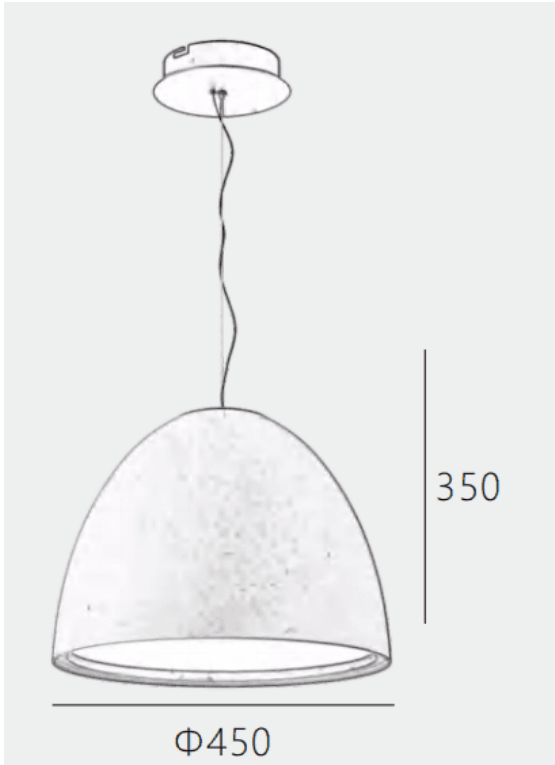

CAMPANILE

Lavov suspended fixture from the family CAMPANILE with a power of 38W and a beam angle of 120. Finished in Red colour. With a total lumen output of 3800lm and a luminous efficacy of 100lm/W. Made in Die Cast Aluminum. Driver DALI. CCT 4000K. Dimensions D450*H350mm.

Dimensions

Product dimensions (mm) **D450*H350**

Scheme

Item code	86.S003.2403.25
Product type	Indoor
Category	Pendants
Family	CAMPANILE
Pictograms	

Product	
Real power (W)	38
Real luminous flux (Lm)	3800
Luminous efficiency (Lm/W)	100
Beam angle (°)	120
Life time (h)	50000h L80B10
IP	20
Colour	Red
Control gear included	Yes
Control gear	DALI
Light source	LED
Type of LED	SMD
Colour temperature (K)	4000
Colour consistency (SDCM)	SDCM3
CRI	80