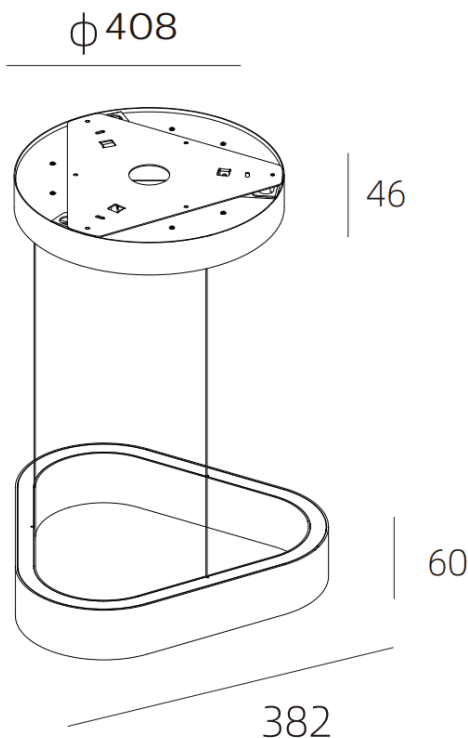

UP&DOWN TRI

Lavov suspended fixture from the family UP&DOWN TRI with a power of 40W and a beam angle of $\uparrow 80^\circ \downarrow 45^\circ$. Finished in White colour. With a total lumen output of 1872lm and a luminous efficacy of 46.8lm/W. Made in Die Cast Aluminum. Driver Touchless control, UGR13. CCT 3000K. Dimensions 408X382X60mm.

Dimensions

Product dimensions (mm) **408X382X60mm**

Scheme

Item code	86.S004.1330.01
Product type	Indoor
Category	Pendants
Family	UP&DOWN TRI
Pictograms	

Product	
Real power (W)	40
Real luminous flux (Lm)	1872
Luminous efficiency (Lm/W)	46.8
Beam angle (&ordm;)	$\uparrow 80^\circ \downarrow 45^\circ$
Life time (h)	50000h L80B10
IP	20
Colour	White
U. G. R	<13
Control gear included	Yes
Control gear	Touchless control
Light source	LED
Type of LED	SMD
Colour temperature (K)	3000
Colour consistency (SDCM)	SDCM<3
CRI	90