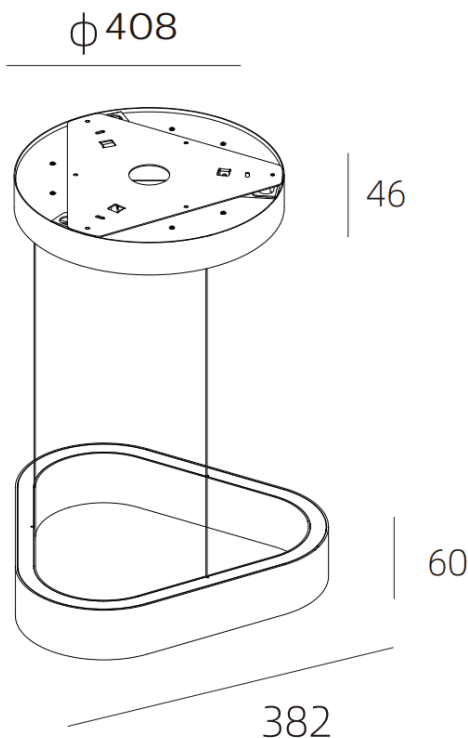

UP&DOWN TRI

Lavov suspended fixture from the family UP&DOWN TRI with a power of 40W and a beam angle of $\uparrow 80^\circ \downarrow 45^\circ$. Finished in White colour. With a total lumen output of 1872lm and a luminous efficacy of 46.8lm/W. Made in Die Cast Aluminum. Driver Touchless control, UGR13. CCT 3000K. Dimensions 408X382X60mm.

Dimensions

Product dimensions (mm) **408X382X60mm**

Scheme

Item code	86.S004.1330.01
Product type	Indoor
Category	Pendants
Family	UP&DOWN TRI
Pictograms	

Product	
Real power (W)	40
Real luminous flux (Lm)	1872
Luminous efficiency (Lm/W)	46.8
Beam angle (°)	$\uparrow 80^\circ \downarrow 45^\circ$
Life time (h)	50000h L80B10
IP	20
Colour	White
U. G. R	13
Control gear included	Yes
Control gear	Touchless control
Light source	LED
Type of LED	SMD
Colour temperature (K)	3000
Colour consistency (SDCM)	SDCM3
CRI	90