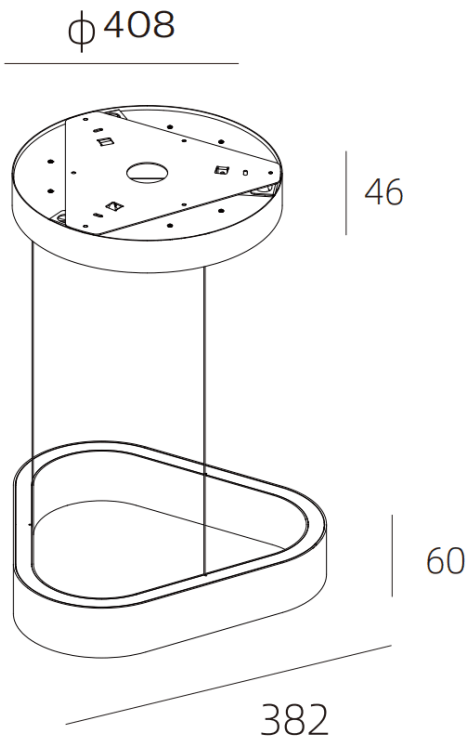

UP&DOWN TRI

Lavov suspended fixture from the family UP&DOWN TRI with a power of 40W and a beam angle of $\uparrow 80^\circ \downarrow 45^\circ$. Finished in Grey colour. With a total lumen output of 1872lm and a luminous efficacy of 46.8lm/W. Made in Die Cast Aluminum. Driver Touchless control, UGR13. CCT 3000K. Dimensions 408X382X60mm.

Dimensions

Product dimensions (mm) **408X382X60mm**

Scheme

Item code	86.S004.1330.03
Product type	Indoor
Category	Pendants
Family	UP&DOWN TRI
Pictograms	

Product	
Real power (W)	40
Real luminous flux (Lm)	1872
Luminous efficiency (Lm/W)	46.8
Beam angle (&ordm;)	$\uparrow 80^\circ \downarrow 45^\circ$
Life time (h)	50000h L80B10
IP	20
Colour	Grey
U. G. R	<13
Control gear included	Yes
Control gear	Touchless control
Light source	LED
Type of LED	SMD
Colour temperature (K)	3000
Colour consistency (SDCM)	SDCM<3
CRI	90