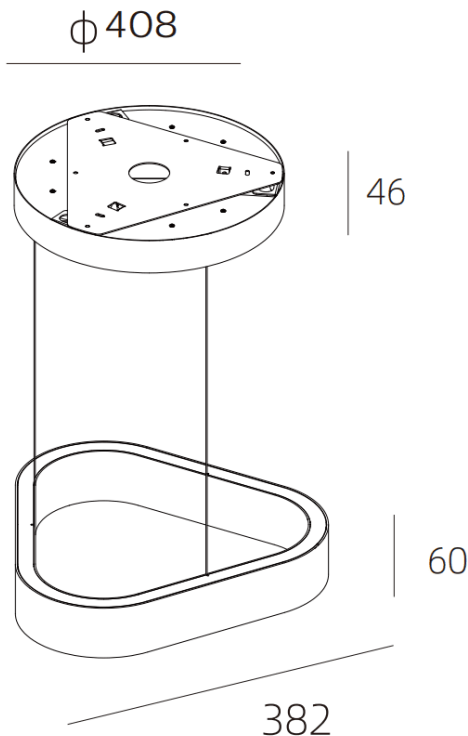

UP&DOWN TRI

Lavov suspended fixture from the family UP&DOWN TRI with a power of 40W and a beam angle of $\uparrow 80^\circ \downarrow 45^\circ$. Finished in Gold colour. With a total lumen output of 1872lm and a luminous efficacy of 46.8lm/W. Made in Die Cast Aluminum. Driver Touchless control, UGR13. CCT 3000K. Dimensions 408X382X60mm.

Dimensions	
Product dimensions (mm)	408X382X60mm

Scheme

Item code	86.S004.1330.06
Product type	Indoor
Category	Pendants
Family	UP&DOWN TRI
Pictograms	

Product	
Real power (W)	40
Real luminous flux (Lm)	1872
Luminous efficiency (Lm/W)	46.8
Beam angle (º)	$\uparrow 80^\circ \downarrow 45^\circ$
Life time (h)	50000h L80B10
IP	20
Colour	Gold
U. G. R	<13
Control gear included	Yes
Control gear	Touchless control
Light source	LED
Type of LED	SMD
Colour temperature (K)	3000
Colour consistency (SDCM)	SDCM<3
CRI	90