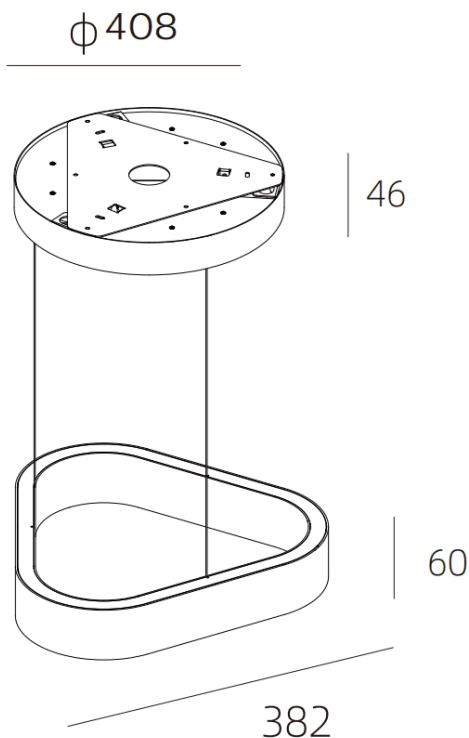

UP&DOWN TRI

Lavov suspended fixture from the family UP&DOWN TRI with a power of 40W and a beam angle of $\uparrow 80^\circ \downarrow 45^\circ$. Finished in Bronze colour. With a total lumen output of 1872lm and a luminous efficacy of 46.8lm/W. Made in Die Cast Aluminum. Driver Touchless control, UGR13. CCT 3000K. Dimensions 408X382X60mm.

Dimensions

Product dimensions (mm) **408X382X60mm**

Scheme

Item code	86.S004.1330.13
Product type	Indoor
Category	Pendants
Family	UP&DOWN TRI
Pictograms	

Product	
Real power (W)	40
Real luminous flux (Lm)	1872
Luminous efficiency (Lm/W)	46.8
Beam angle (°)	$\uparrow 80^\circ \downarrow 45^\circ$
Life time (h)	50000h L80B10
IP	20
Colour	Bronze
U. G. R	13
Control gear included	Yes
Control gear	Touchless control
Light source	LED
Type of LED	SMD
Colour temperature (K)	3000
Colour consistency (SDCM)	SDCM3
CRI	90