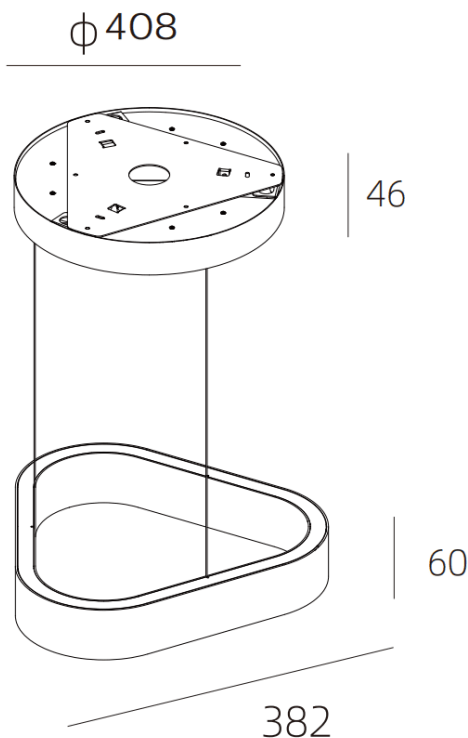

UP&DOWN TRI

Lavov suspended fixture from the family UP&DOWN TRI with a power of 40W and a beam angle of $\uparrow 80^\circ \downarrow 45^\circ$. Finished in White colour. With a total lumen output of 1872lm and a luminous efficacy of 46.8lm/W. Made in Die Cast Aluminum. Driver ON-OFF, UGR13. CCT 3000K. Dimensions 408X382X60mm.

Dimensions	
Product dimensions (mm)	408X382X60mm

Scheme

Item code	86.S004.1331.01
Product type	Indoor
Category	Pendants
Family	UP&DOWN TRI
Pictograms	

Product	
Real power (W)	40
Real luminous flux (Lm)	1872
Luminous efficiency (Lm/W)	46.8
Beam angle (°)	$\uparrow 80^\circ \downarrow 45^\circ$
Life time (h)	50000h L80B10
IP	20
Colour	White
U. G. R	13
Control gear included	Yes
Control gear	ON-OFF
Light source	LED
Type of LED	SMD
Colour temperature (K)	3000
Colour consistency (SDCM)	SDCM3
CRI	90