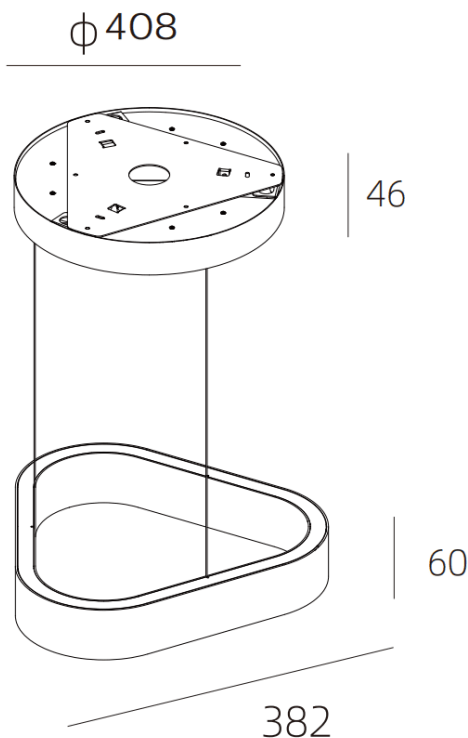

UP&DOWN TRI

Lavov suspended fixture from the family UP&DOWN TRI with a power of 40W and a beam angle of $\uparrow 80^\circ \downarrow 45^\circ$. Finished in White colour. With a total lumen output of 1872lm and a luminous efficacy of 46.8lm/W. Made in Die Cast Aluminum. Driver ON-OFF, UGR13. CCT 3000K. Dimensions 408X382X60mm.

Dimensions	
Product dimensions (mm)	408X382X60mm

Scheme

Item code	86.S004.1331.01
Product type	Indoor
Category	Pendants
Family	UP&DOWN TRI
Pictograms	

Product	
Real power (W)	40
Real luminous flux (Lm)	1872
Luminous efficiency (Lm/W)	46.8
Beam angle (&ordm;)	$\uparrow 80^\circ \downarrow 45^\circ$
Life time (h)	50000h L80B10
IP	20
Colour	White
U. G. R	<13
Control gear included	Yes
Control gear	ON-OFF
Light source	LED
Type of LED	SMD
Colour temperature (K)	3000
Colour consistency (SDCM)	SDCM<3
CRI	90