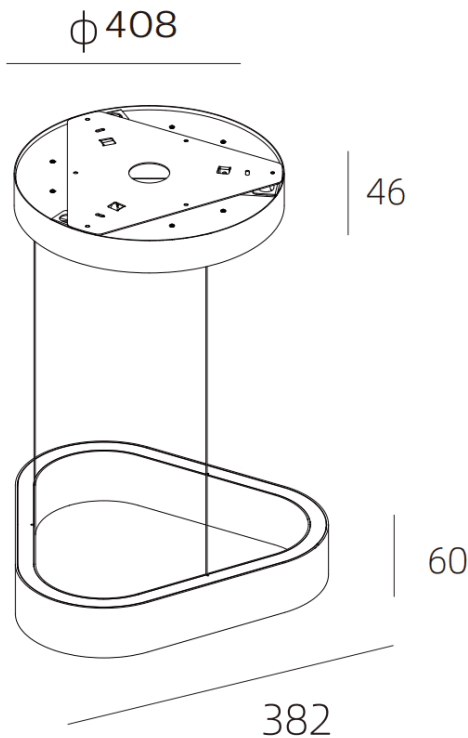

UP&DOWN TRI

Lavov suspended fixture from the family UP&DOWN TRI with a power of 40W and a beam angle of $\uparrow 80^\circ \downarrow 45^\circ$. Finished in Gold colour. With a total lumen output of 1872lm and a luminous efficacy of 46.8lm/W. Made in Die Cast Aluminum. Driver ON-OFF, UGR13. CCT 3000K. Dimensions 408X382X60mm.

Dimensions

Product dimensions (mm) **408X382X60mm**

Scheme

Item code	86.S004.1331.06
Product type	Indoor
Category	Pendants
Family	UP&DOWN TRI
Pictograms	

Product	
Real power (W)	40
Real luminous flux (Lm)	1872
Luminous efficiency (Lm/W)	46.8
Beam angle (&ordm;)	$\uparrow 80^\circ \downarrow 45^\circ$
Life time (h)	50000h L80B10
IP	20
Colour	Gold
U. G. R	<13
Control gear included	Yes
Control gear	ON-OFF
Light source	LED
Type of LED	SMD
Colour temperature (K)	3000
Colour consistency (SDCM)	SDCM<3
CRI	90