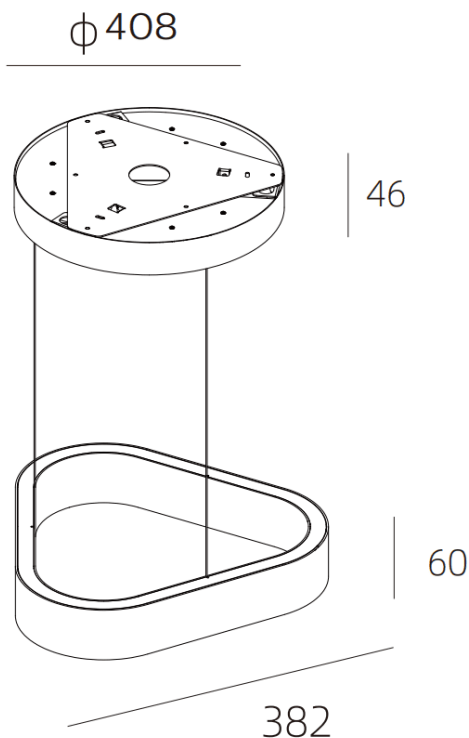

UP&DOWN TRI

Lavov suspended fixture from the family UP&DOWN TRI with a power of 40W and a beam angle of $\uparrow 80^\circ \downarrow 45^\circ$. Finished in Bronze colour. With a total lumen output of 1872lm and a luminous efficacy of 46.8lm/W. Made in Die Cast Aluminum. Driver ON-OFF, UGR13. CCT 3000K. Dimensions 408X382X60mm.

Dimensions	
Product dimensions (mm)	408X382X60mm

Scheme

Item code	86.S004.1331.13
Product type	Indoor
Category	Pendants
Family	UP&DOWN TRI
Pictograms	

Product	
Real power (W)	40
Real luminous flux (Lm)	1872
Luminous efficiency (Lm/W)	46.8
Beam angle (°)	$\uparrow 80^\circ \downarrow 45^\circ$
Life time (h)	50000h L80B10
IP	20
Colour	Bronze
U. G. R	13
Control gear included	Yes
Control gear	ON-OFF
Light source	LED
Type of LED	SMD
Colour temperature (K)	3000
Colour consistency (SDCM)	SDCM3
CRI	90