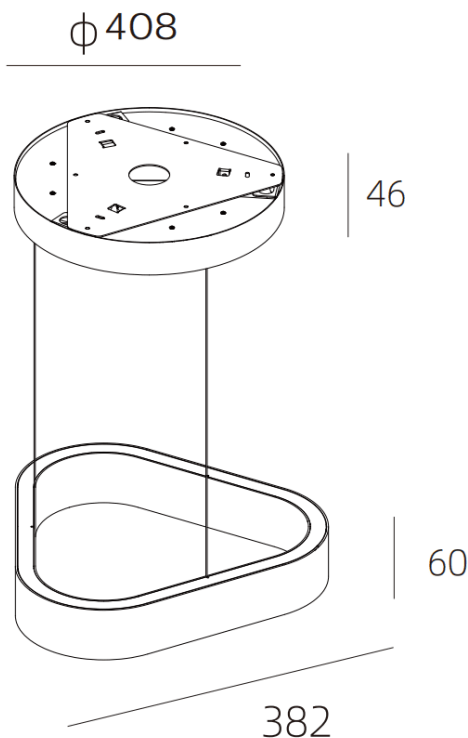

UP&DOWN TRI

Lavov suspended fixture from the family UP&DOWN TRI with a power of 40W and a beam angle of $\uparrow 80^\circ \downarrow 45^\circ$. Finished in Bronze colour. With a total lumen output of 1872lm and a luminous efficacy of 46.8lm/W. Made in Die Cast Aluminum. Driver ON-OFF, UGR13. CCT 3000K. Dimensions 408X382X60mm.

Dimensions	
Product dimensions (mm)	408X382X60mm

Scheme

Item code	86.S004.1331.13
Product type	Indoor
Category	Pendants
Family	UP&DOWN TRI
Pictograms	

Product	
Real power (W)	40
Real luminous flux (Lm)	1872
Luminous efficiency (Lm/W)	46.8
Beam angle (&ordm;)	$\uparrow 80^\circ \downarrow 45^\circ$
Life time (h)	50000h L80B10
IP	20
Colour	Bronze
U. G. R	<13
Control gear included	Yes
Control gear	ON-OFF
Light source	LED
Type of LED	SMD
Colour temperature (K)	3000
Colour consistency (SDCM)	SDCM<3
CRI	90